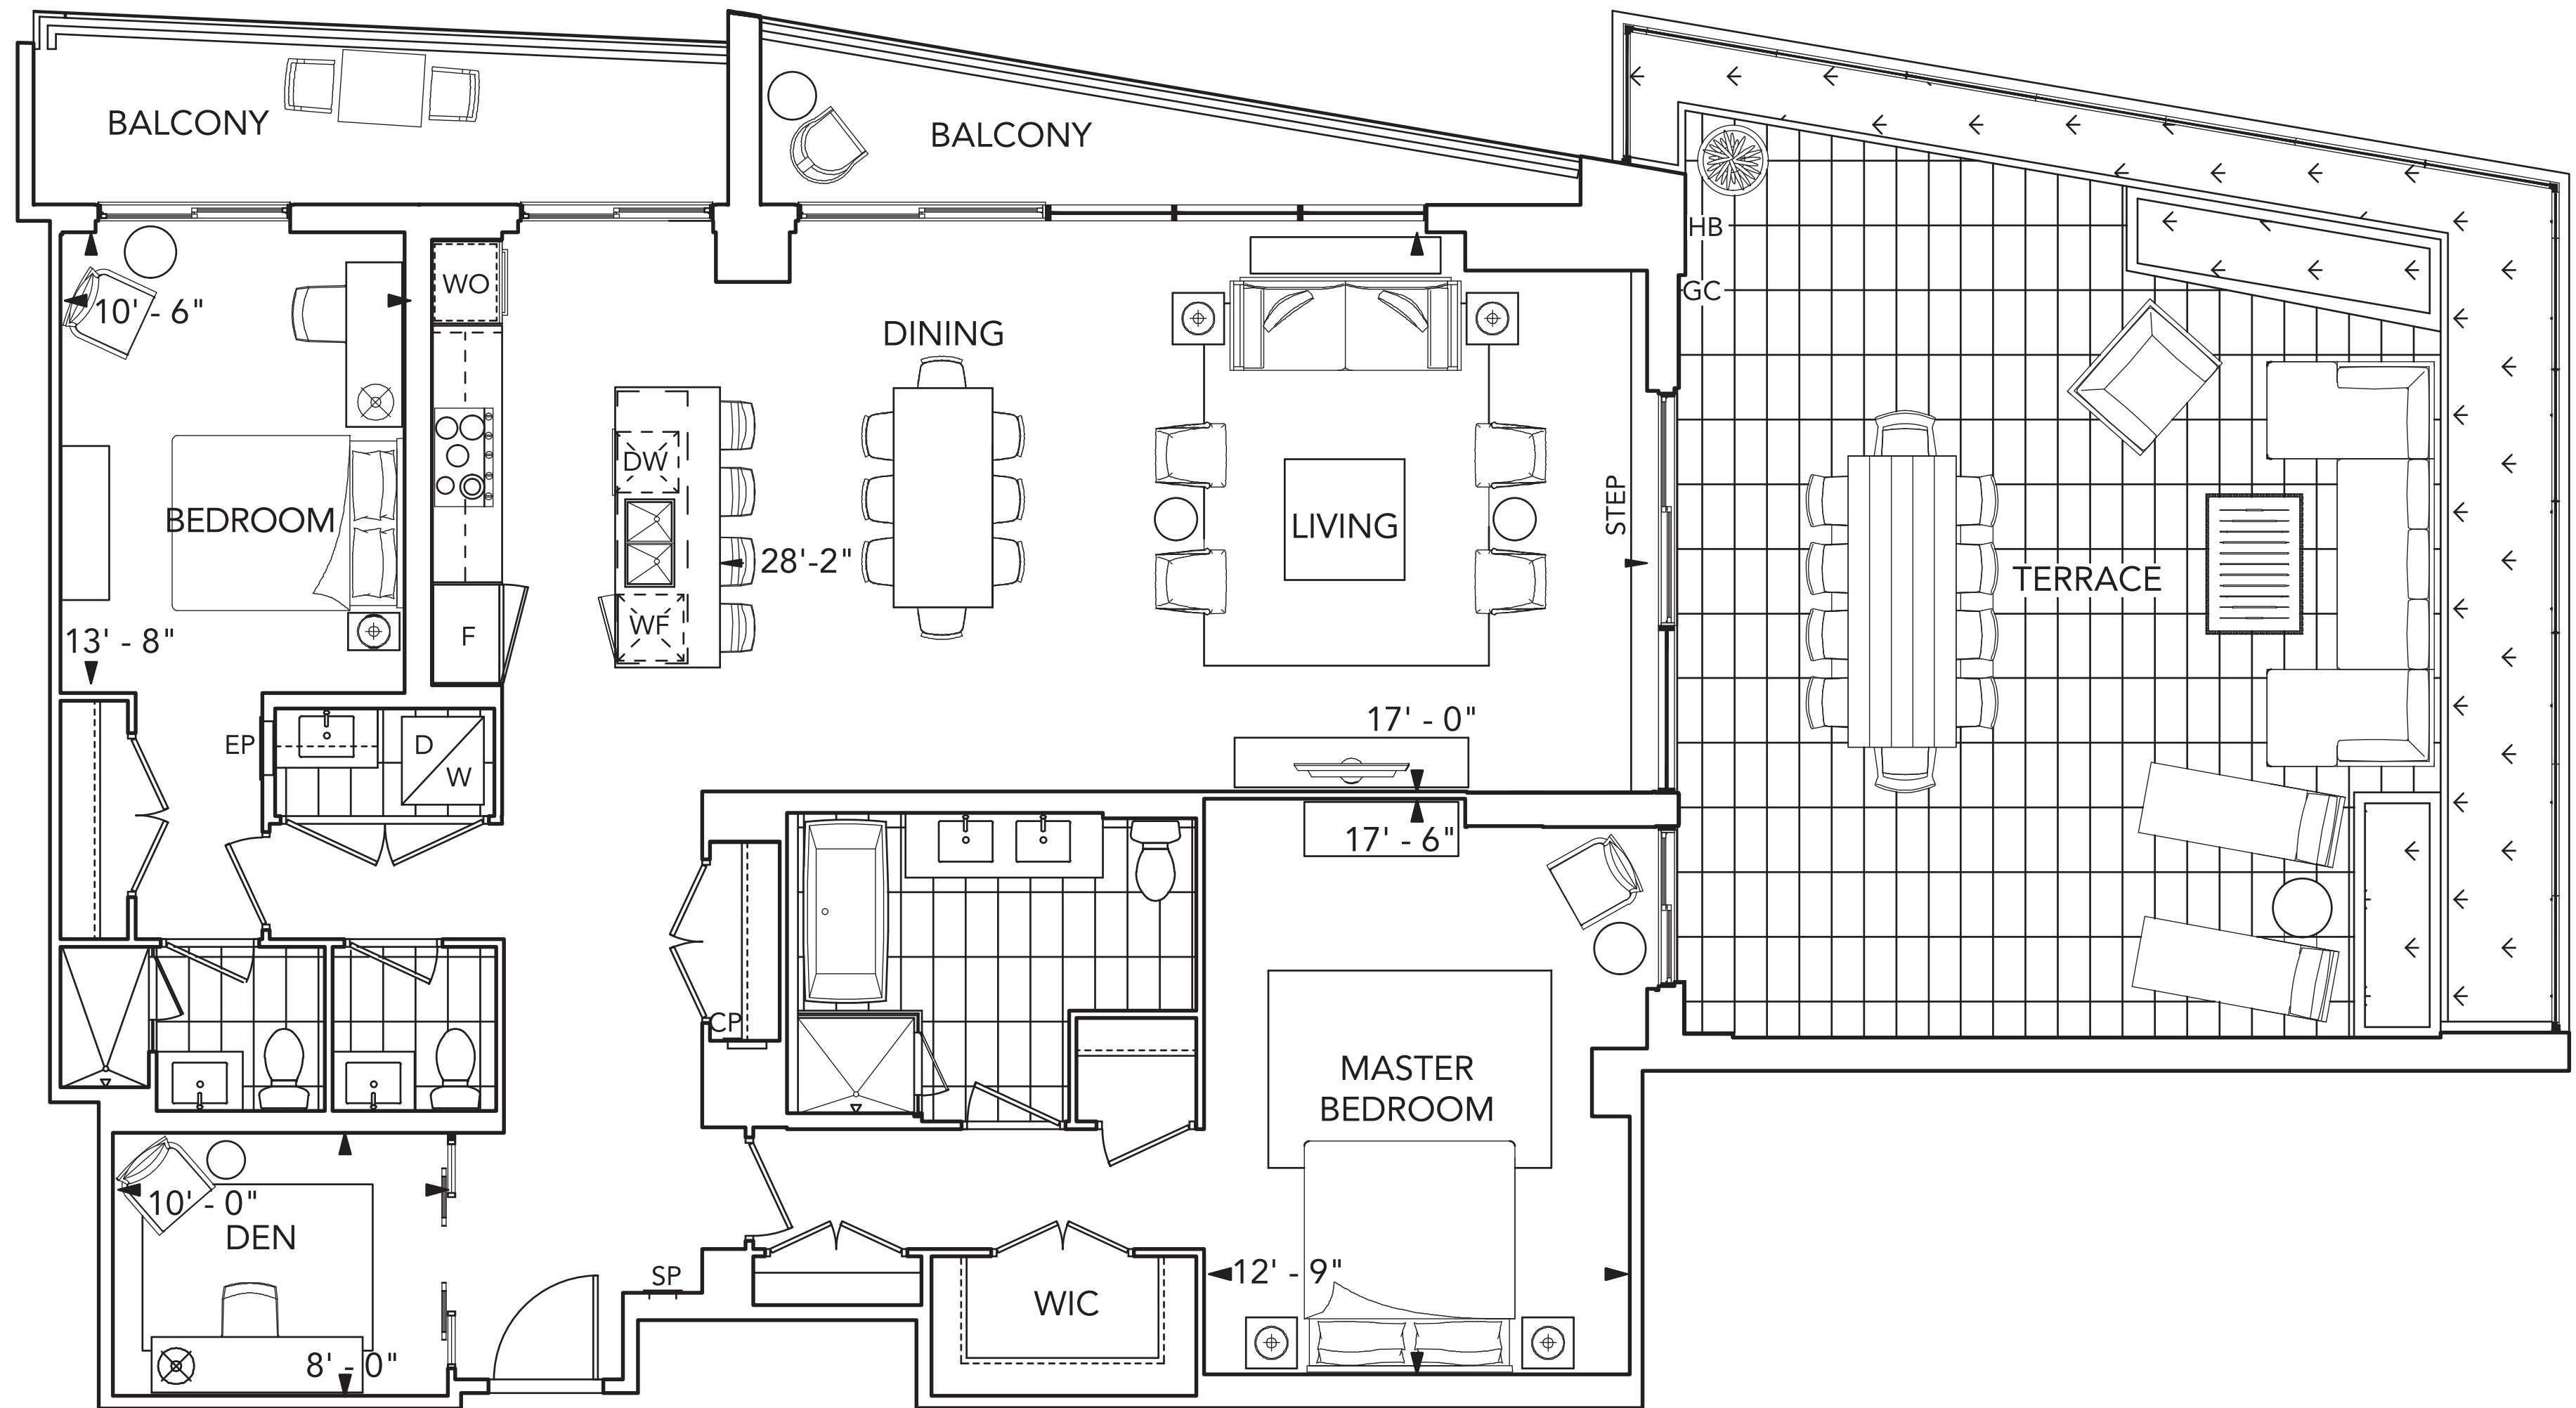

AQUABELLA
BAYSIDE TORONTO

SUITE T2B+D

2 BEDROOM, 1 TERRACE, 2.5 BATH

FLOOR PH

LAKE VIEW

tridel.com