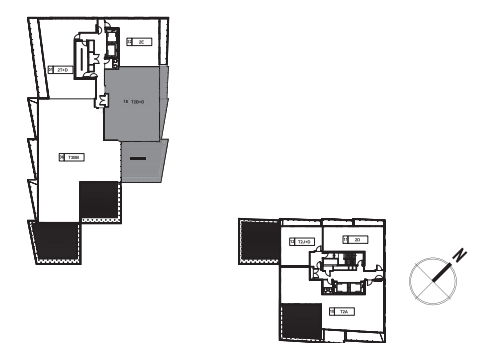

tridel.com