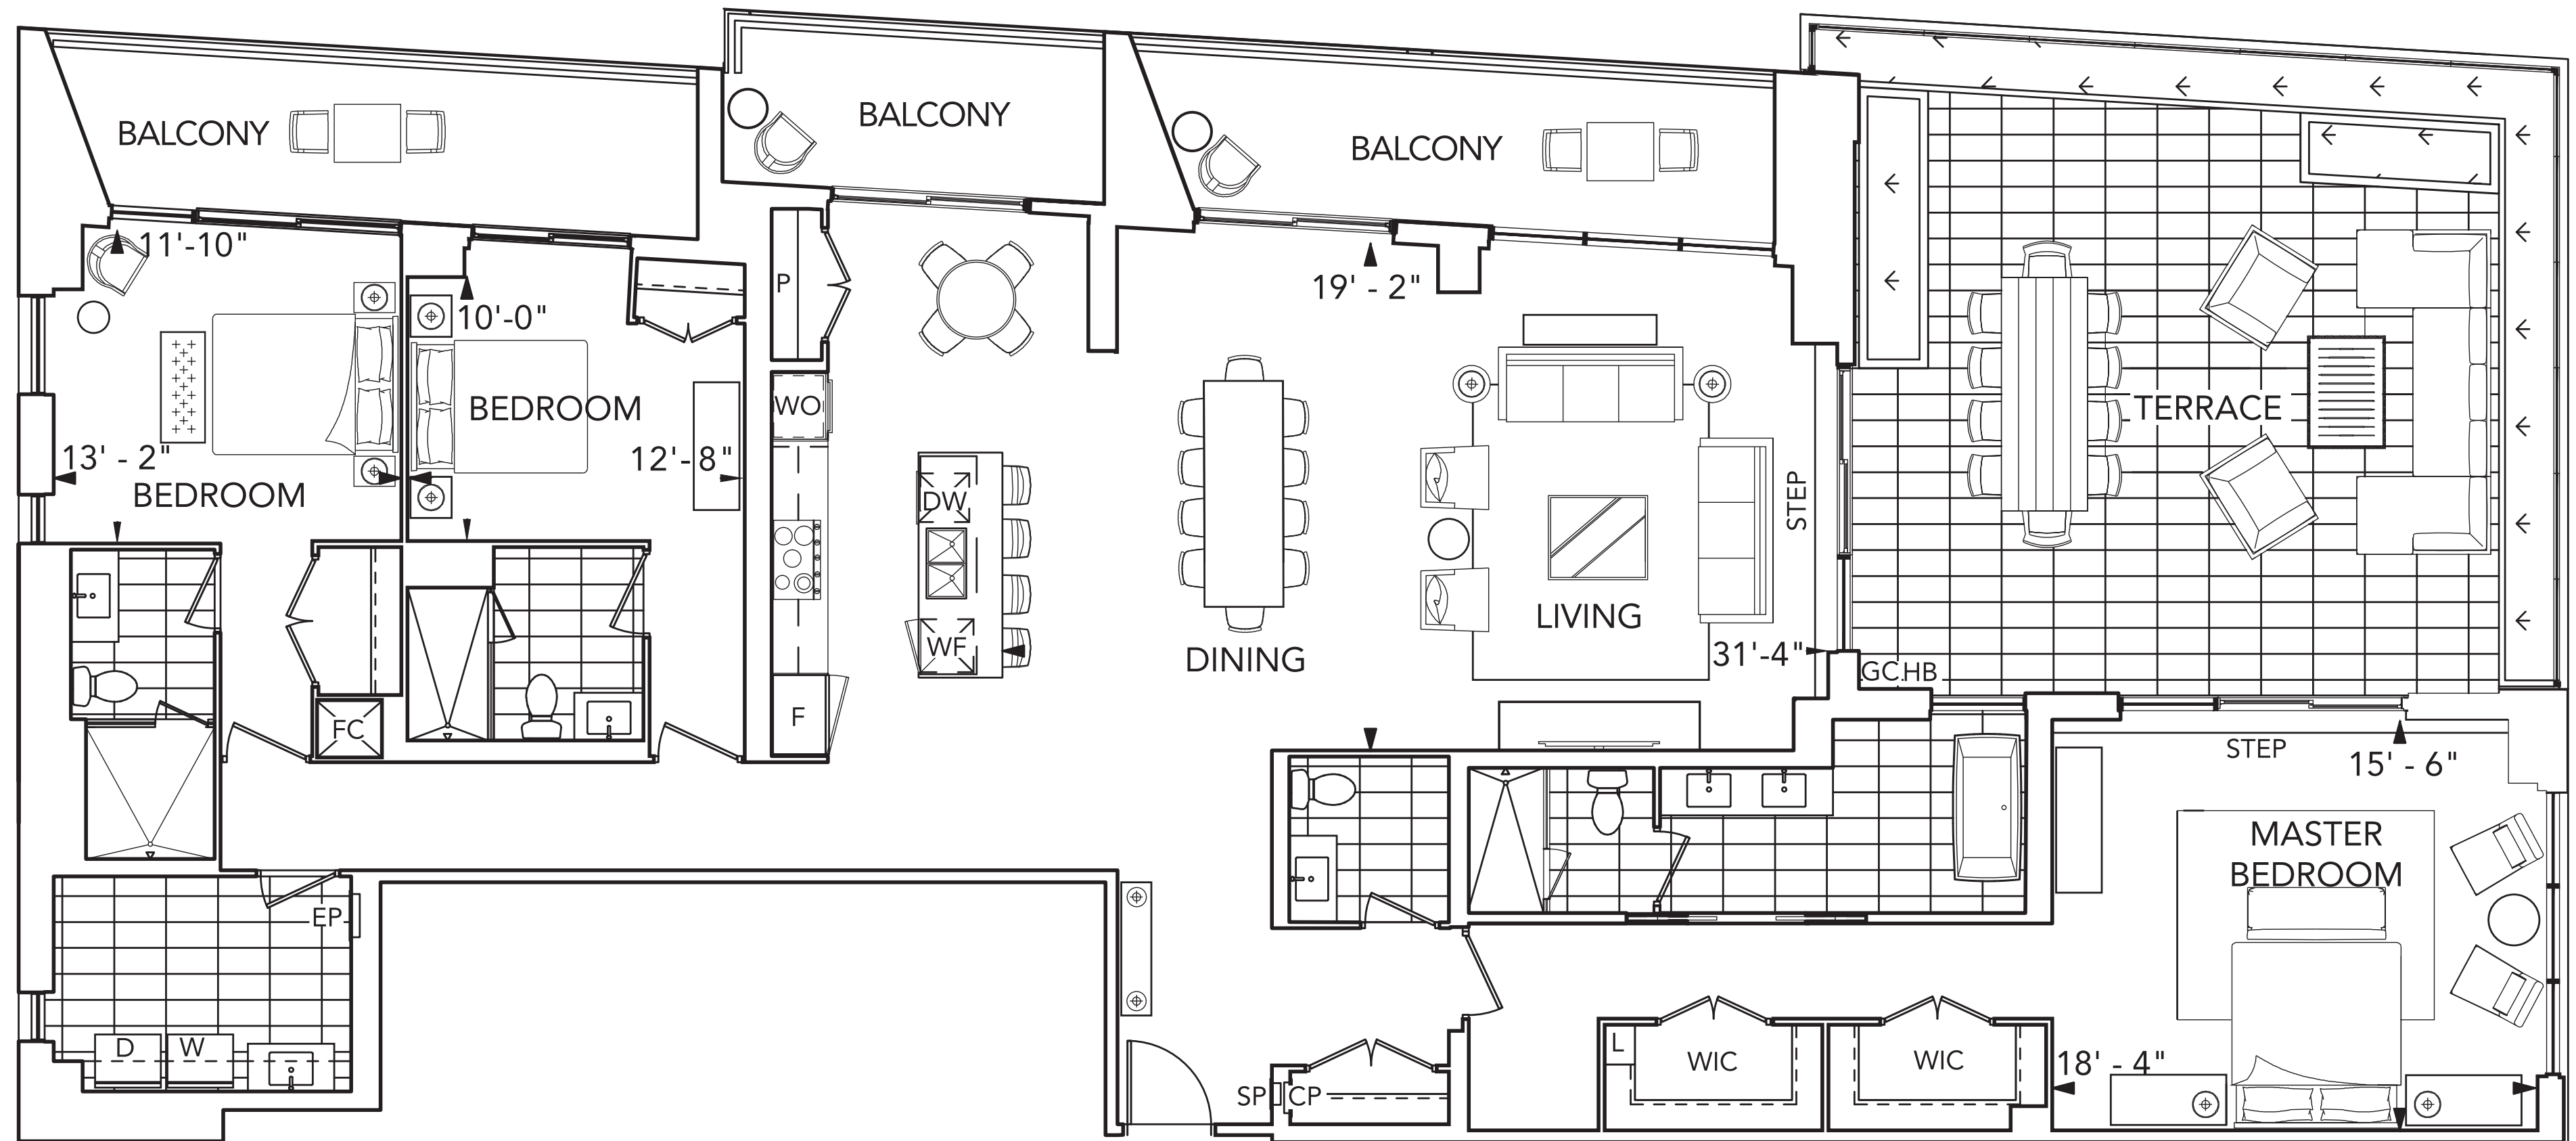

AQUABELLA
BAYSIDE TORONTO

FLOOR 9

SUITE T3A

3 BEDROOM, 1 TERRACE, 3.5 BATH

LAKE VIEW

tridel.com