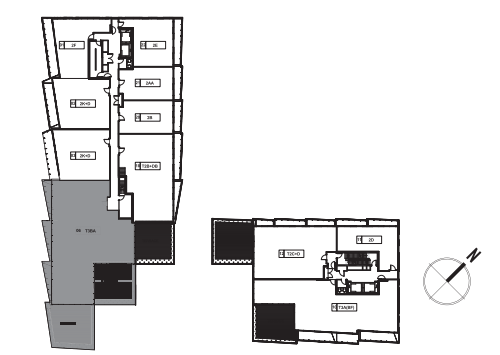

AQUABELLA
BAYSIDE TORONTO

FLOOR 10

SUITE T3B

3 BEDROOM, 2 TERRACE, 4.5 BATH