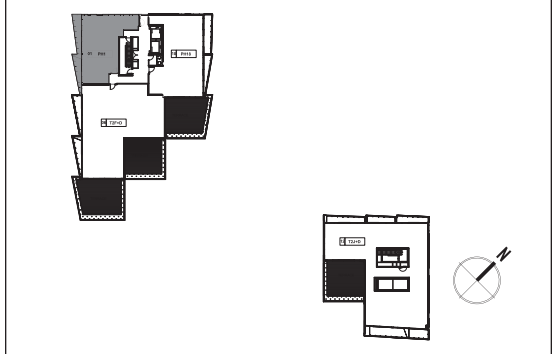

AQUABELLA
BAYSIDE TORONTO

GRAND PENTHOUSE 1

3 BEDROOM, 2 TERRACE, 4.5 BATH

GPH