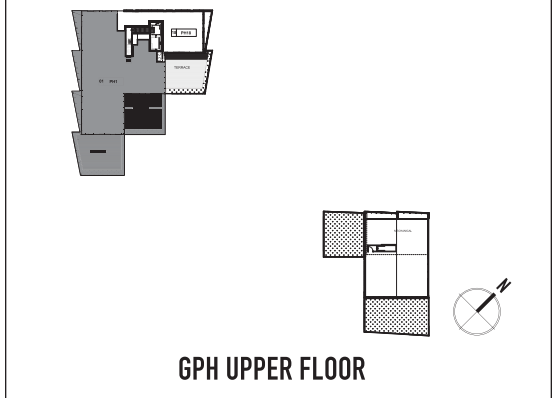

AQUABELLA
BAYSIDE TORONTO

GRAND PENTHOUSE 1

3 BEDROOM, 2 TERRACE, 4.5 BATH

GPH