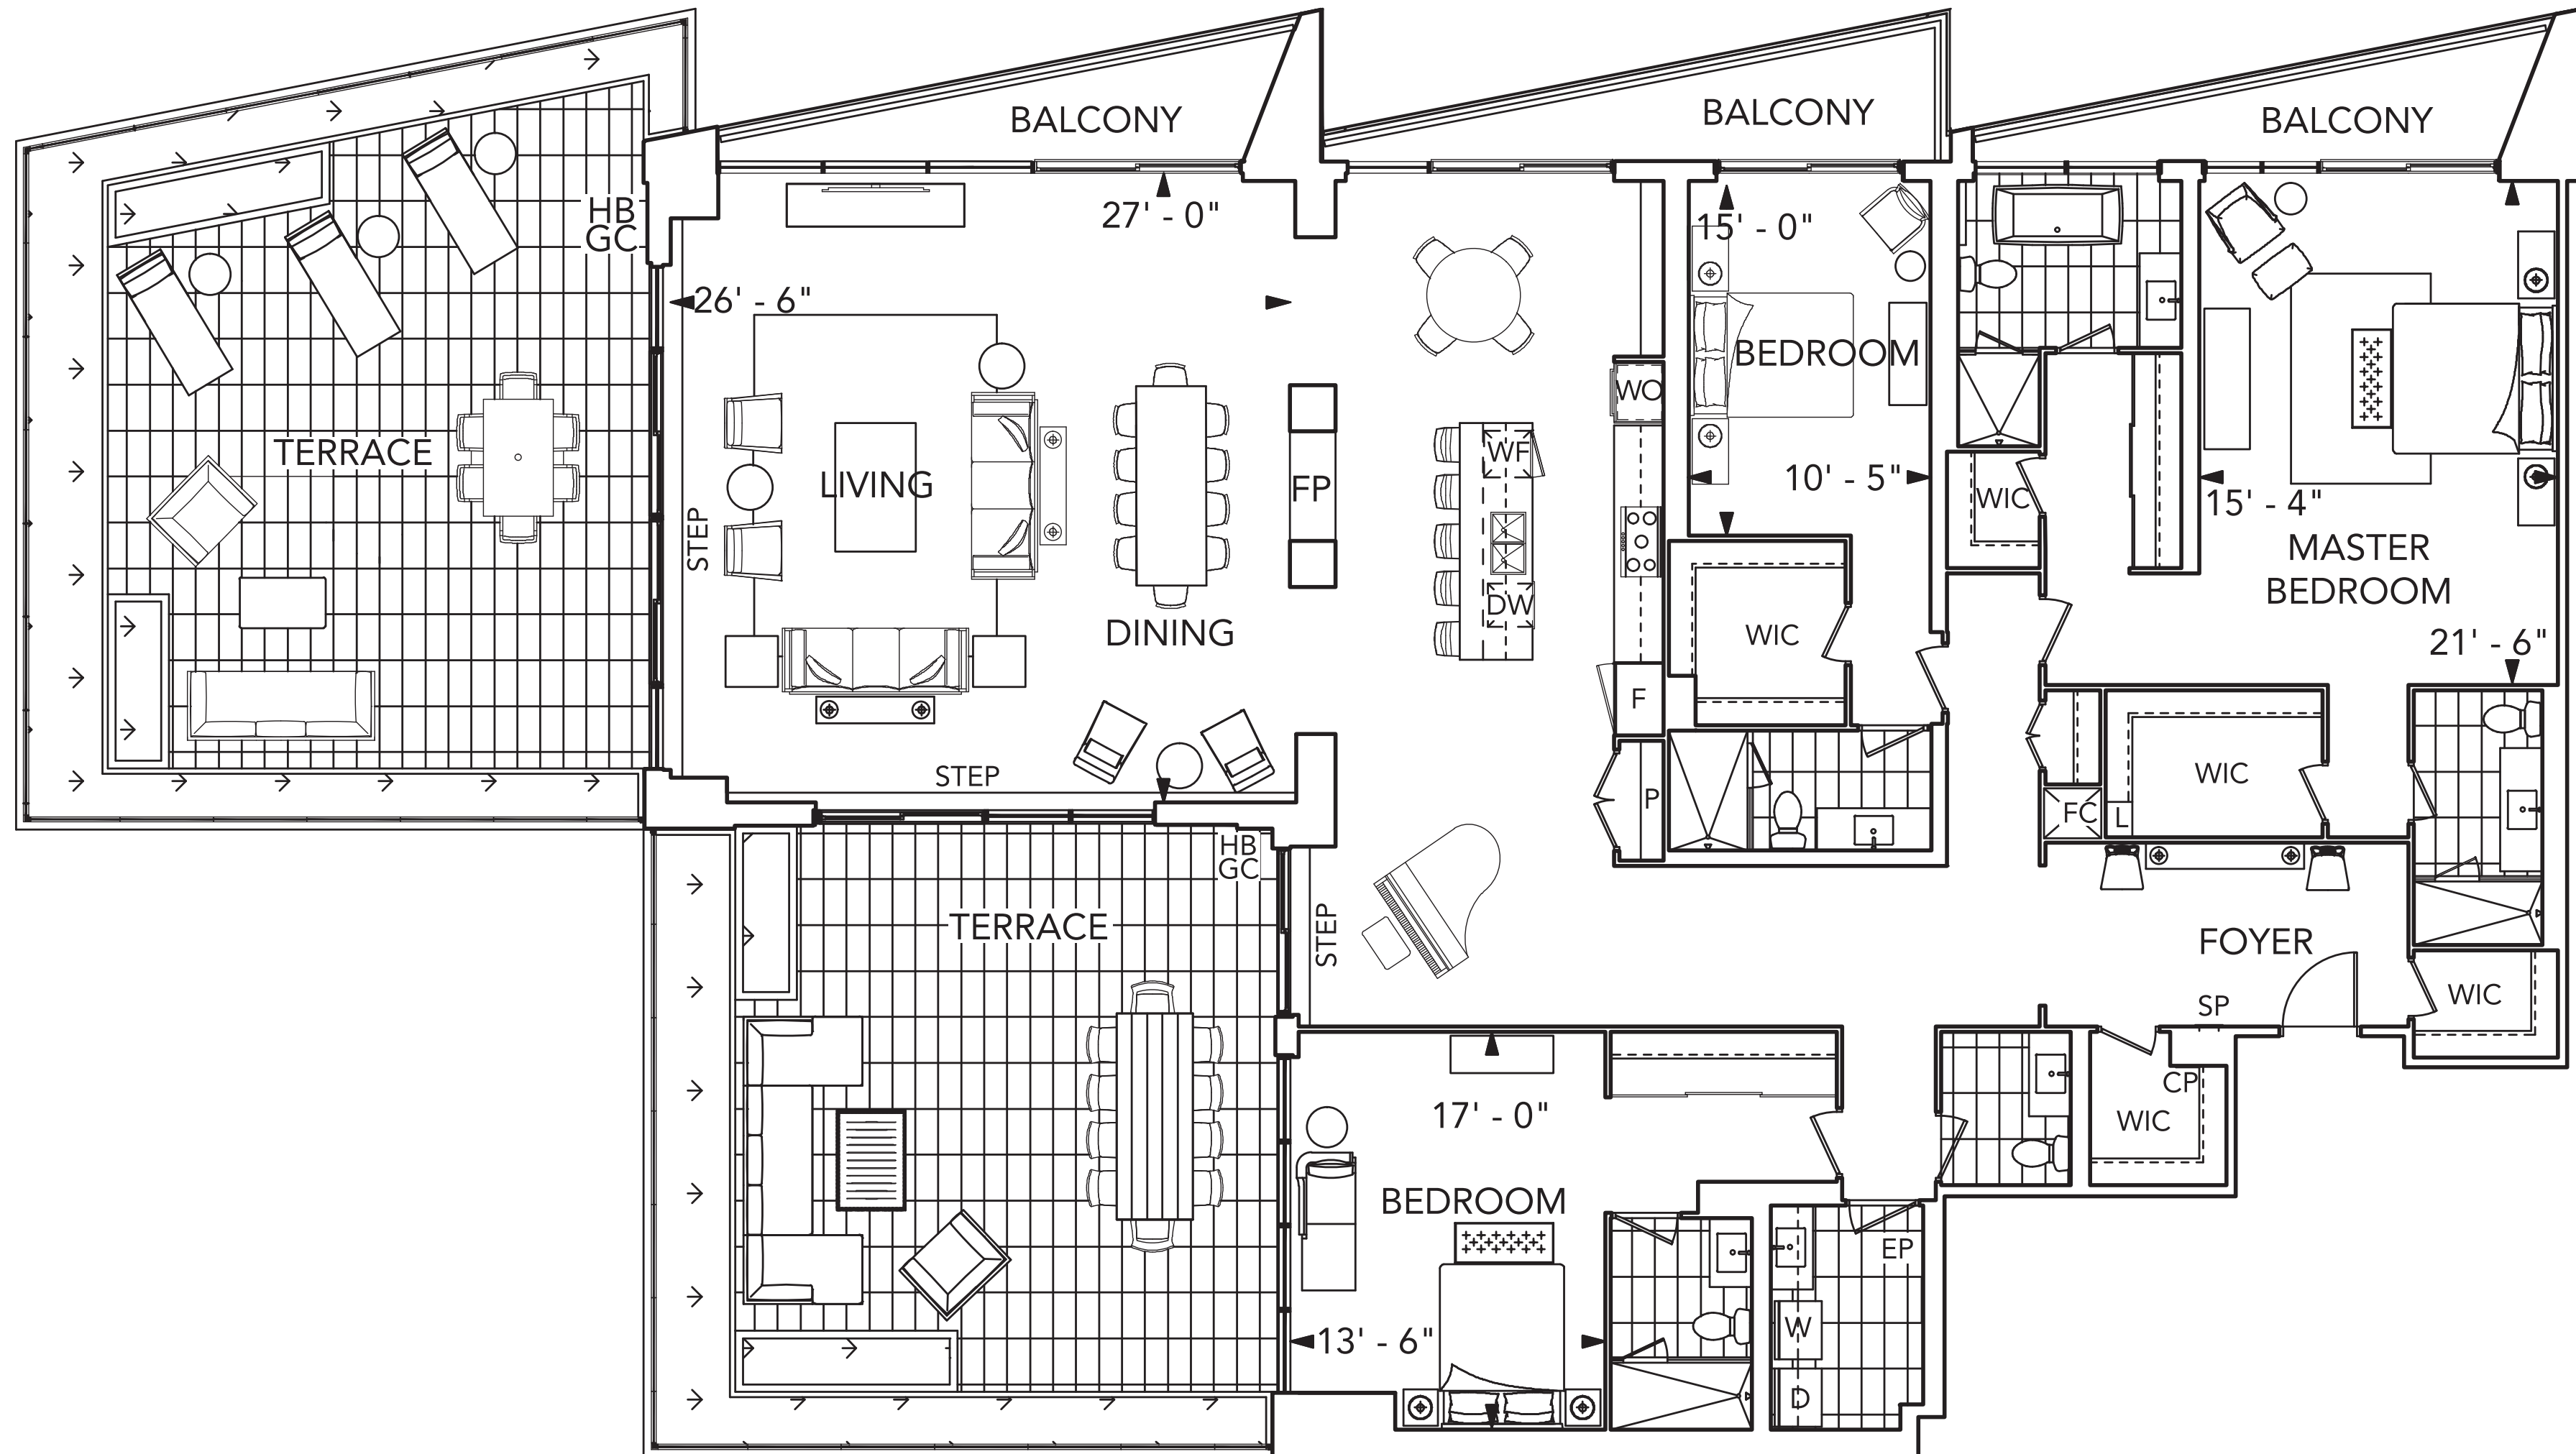

AQUABELLA
BAYSIDE TORONTO

FLOOR 10

SUITE T3B

3 BEDROOM, 2 TERRACE, 4.5 BATH