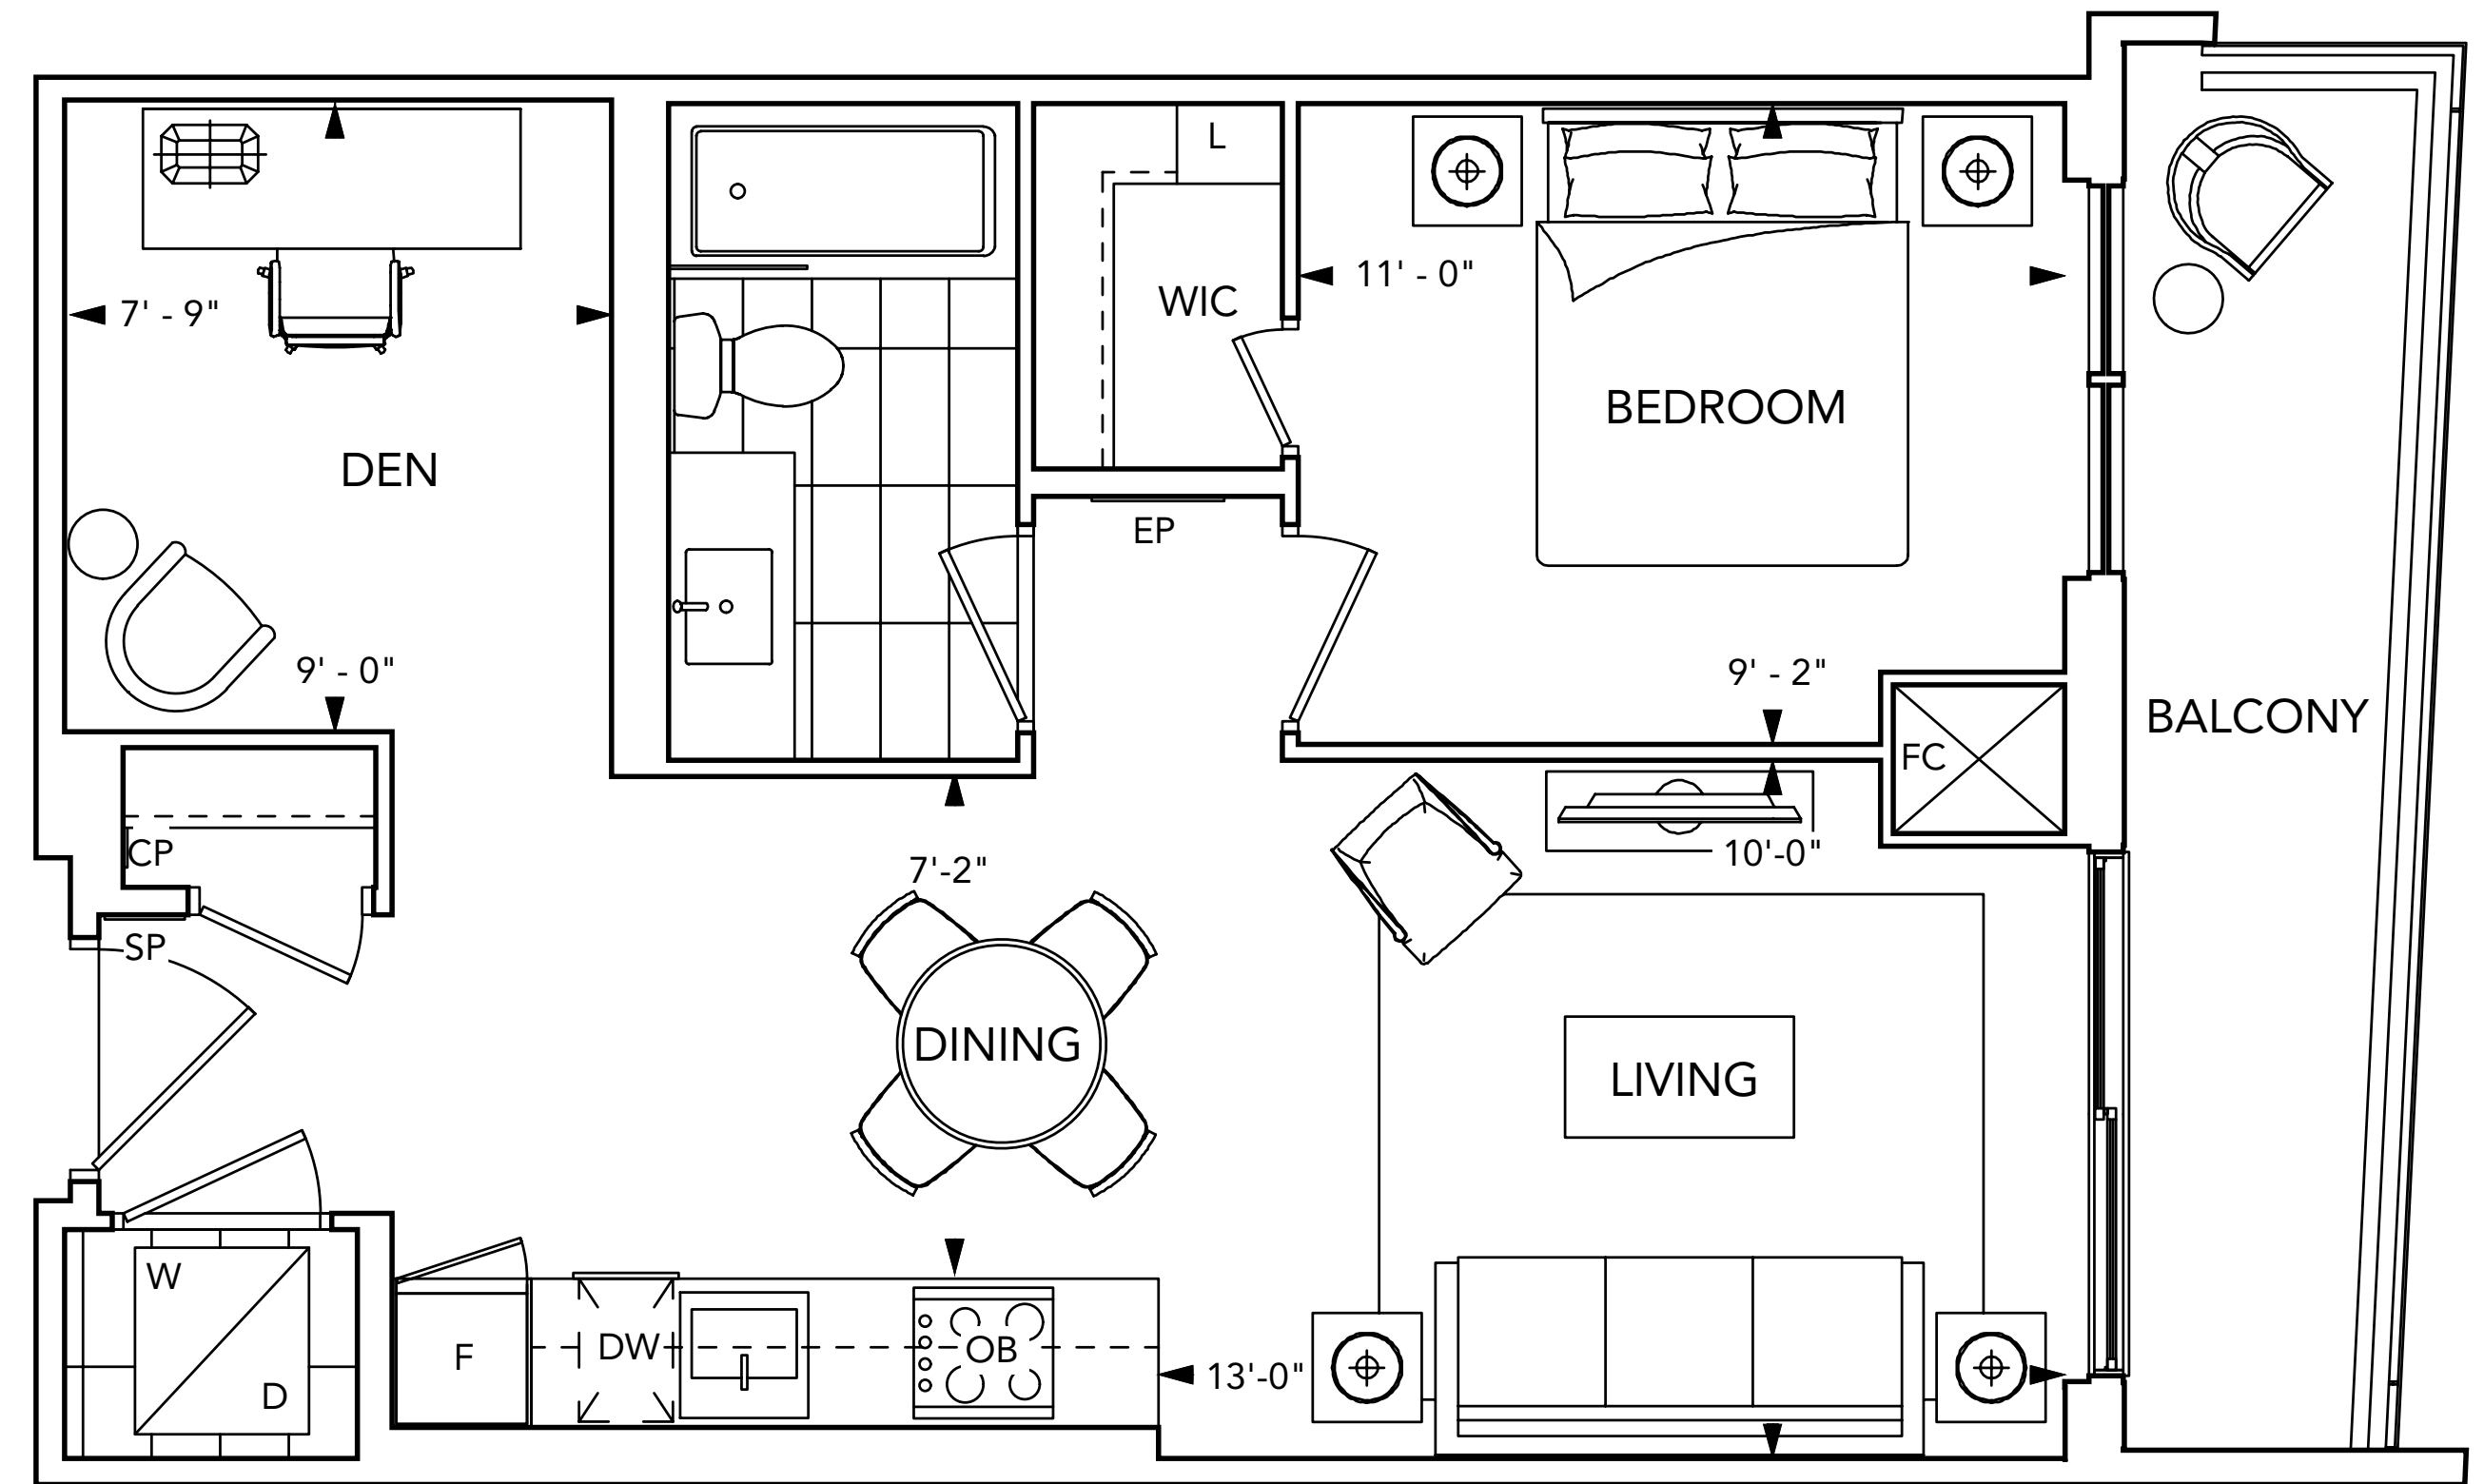

SUITE 1A

1 BEDROOM

Floors 3-8

SUITE 1C+D/1C+DR

1 BEDROOM + DEN

SUITE 1D+D

1 BEDROOM + DEN

CITY VIEW

SUITE 2A

2 BEDROOM

Floors 3-6

CITY VIEW

SUITE 2B

2 BEDROOM

Floors 3-9

CITY VIEW

SUITE 2C

2 BEDROOM

Floors 3-8

CITY VIEW

SUITE 2D

2 BEDROOM

Floors 3-10

CITY VIEW

GENERAL

- Smooth ceilings painted white in all areas of suite.

FLOOR COVERINGS

- Plank laminate floating floor with acoustic underlay in all rooms excluding bathrooms and laundry.
- Designer selected premium porcelain floor tiles in bathrooms and laundry.