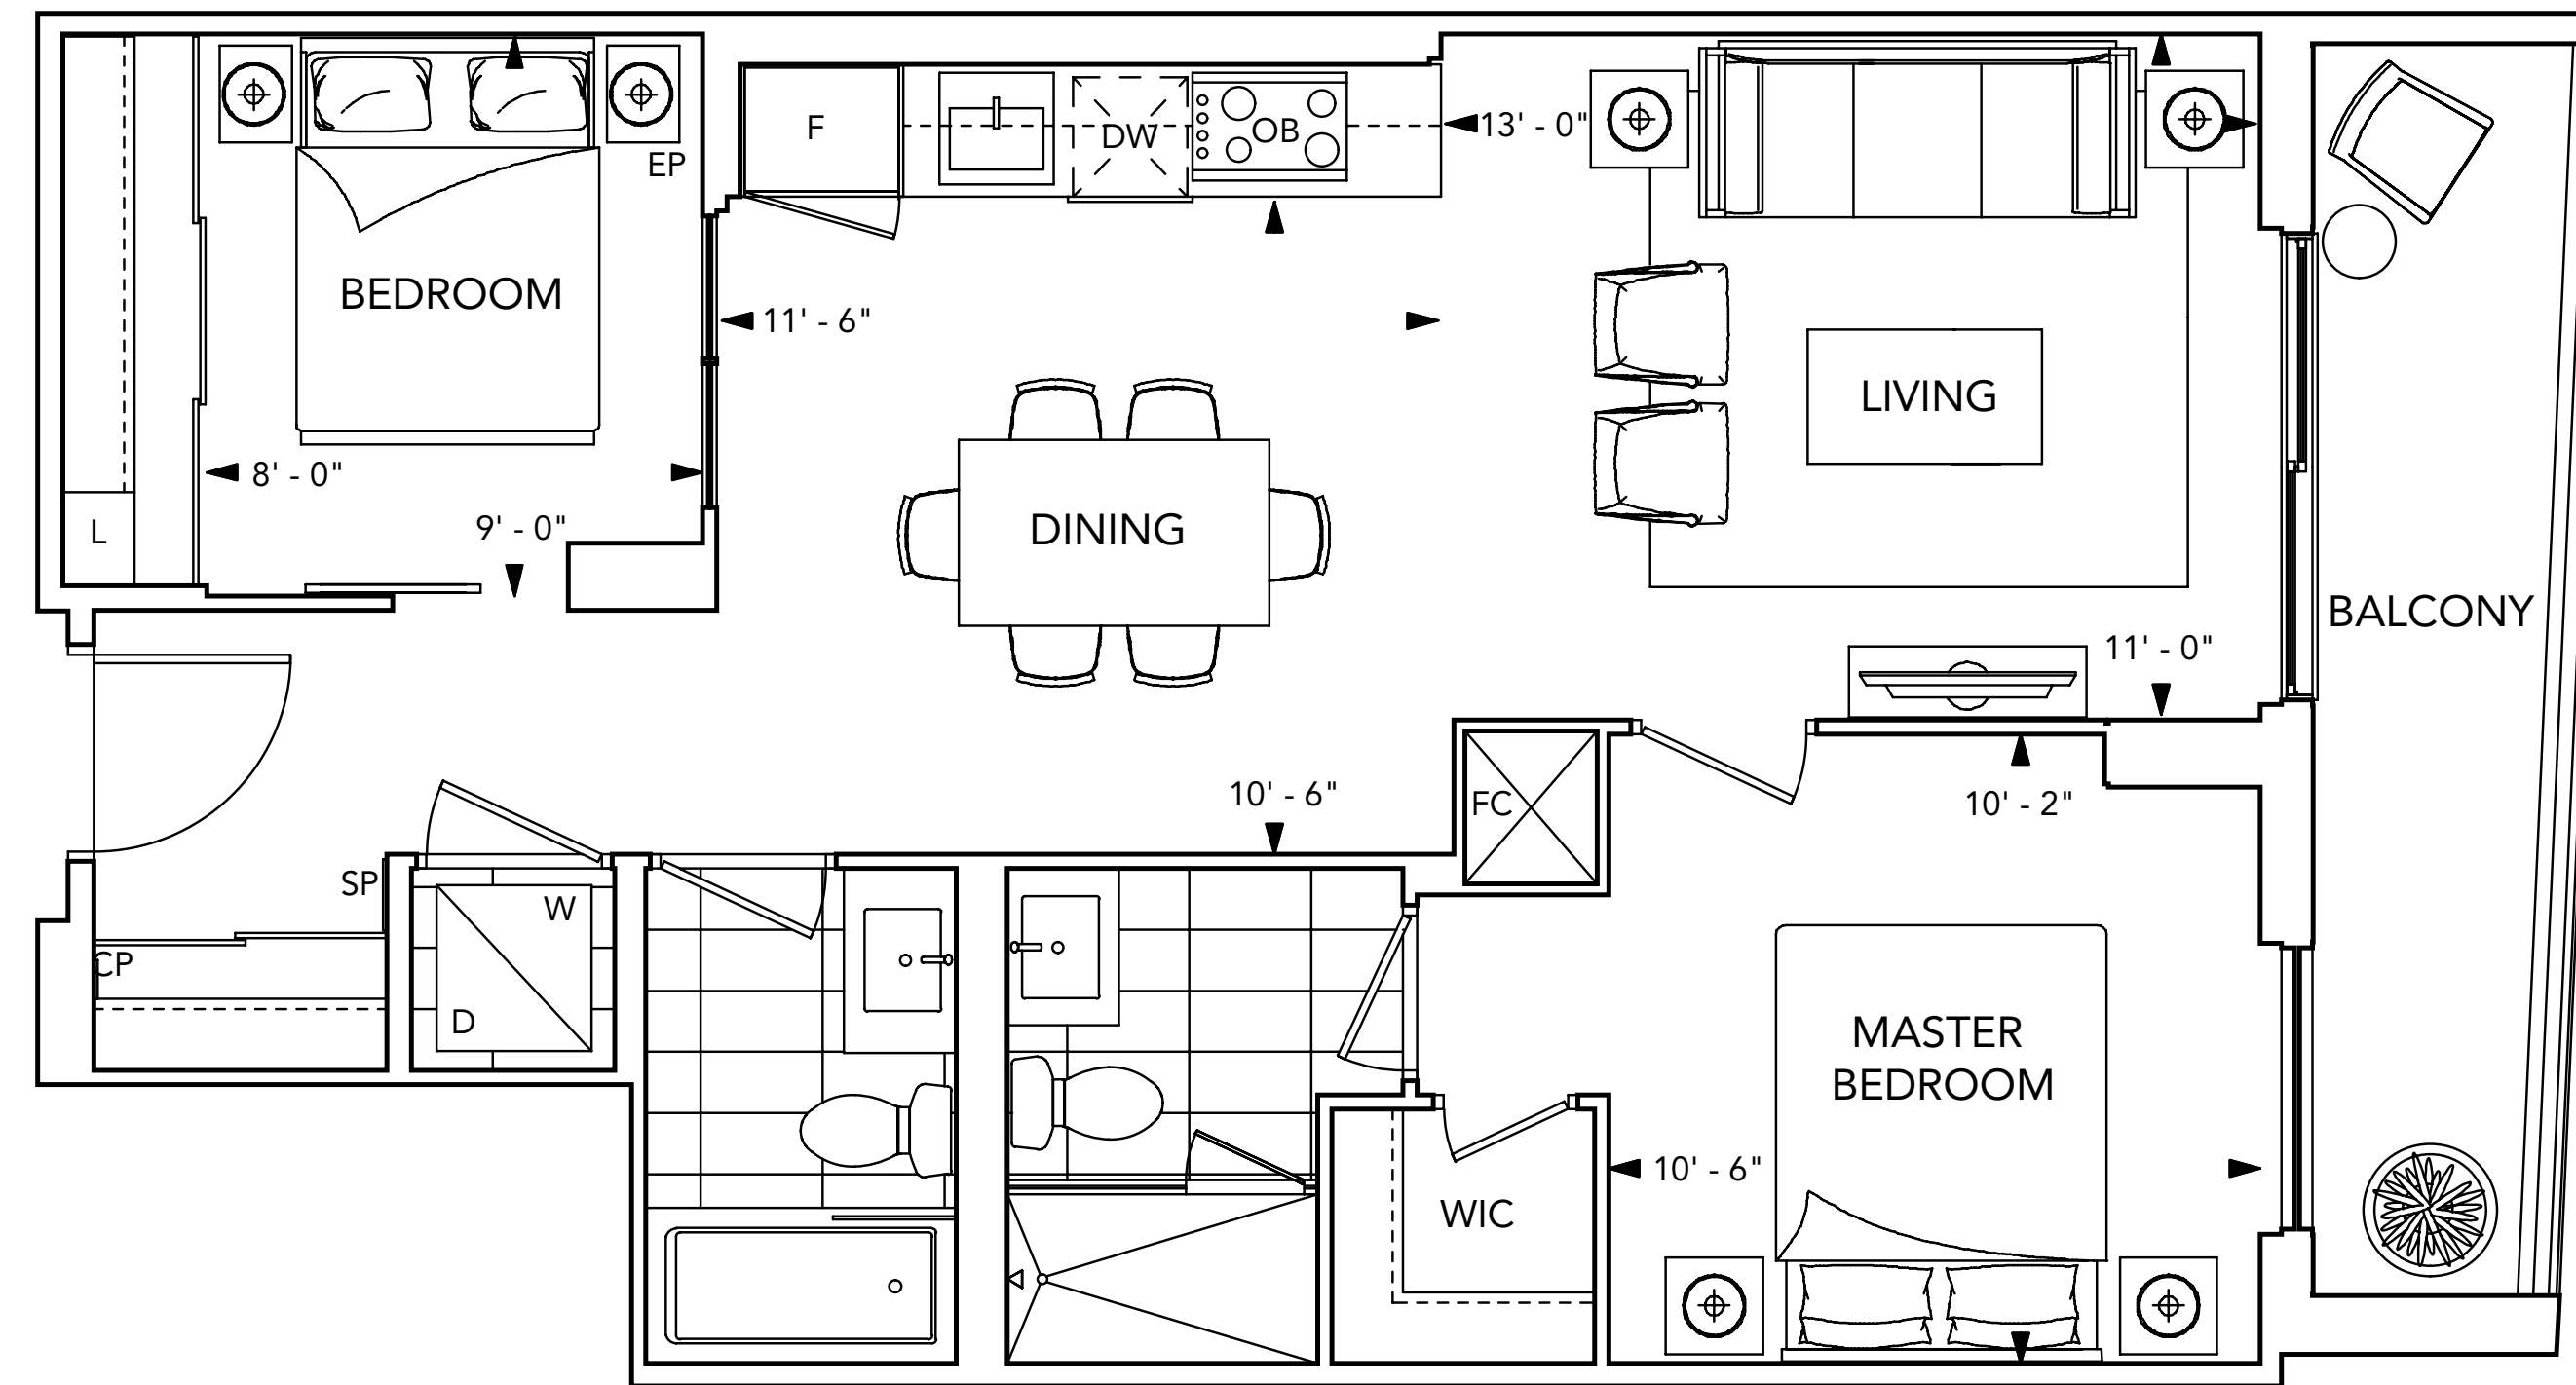

SUITE 1A

1 BEDROOM

Floors 3-8

SUITE 1C+D/1C+DR

1 BEDROOM + DEN

SUITE 1D+D

1 BEDROOM + DEN

CITY VIEW

SUITE 2A

2 BEDROOM

Floors 3-6

CITY VIEW

SUITE 2B

2 BEDROOM

Floors 3-9

CITY VIEW

SUITE 2C

2 BEDROOM

Floors 3-8

CITY VIEW

SUITE 2D

2 BEDROOM

Floors 3-10

CITY VIEW

GENERAL

- Smooth ceilings painted white in all areas of suite.

FLOOR COVERINGS

- Plank laminate floating floor with acoustic underlay in all rooms excluding bathrooms and laundry.
- Designer selected premium porcelain floor tiles in bathrooms and laundry.