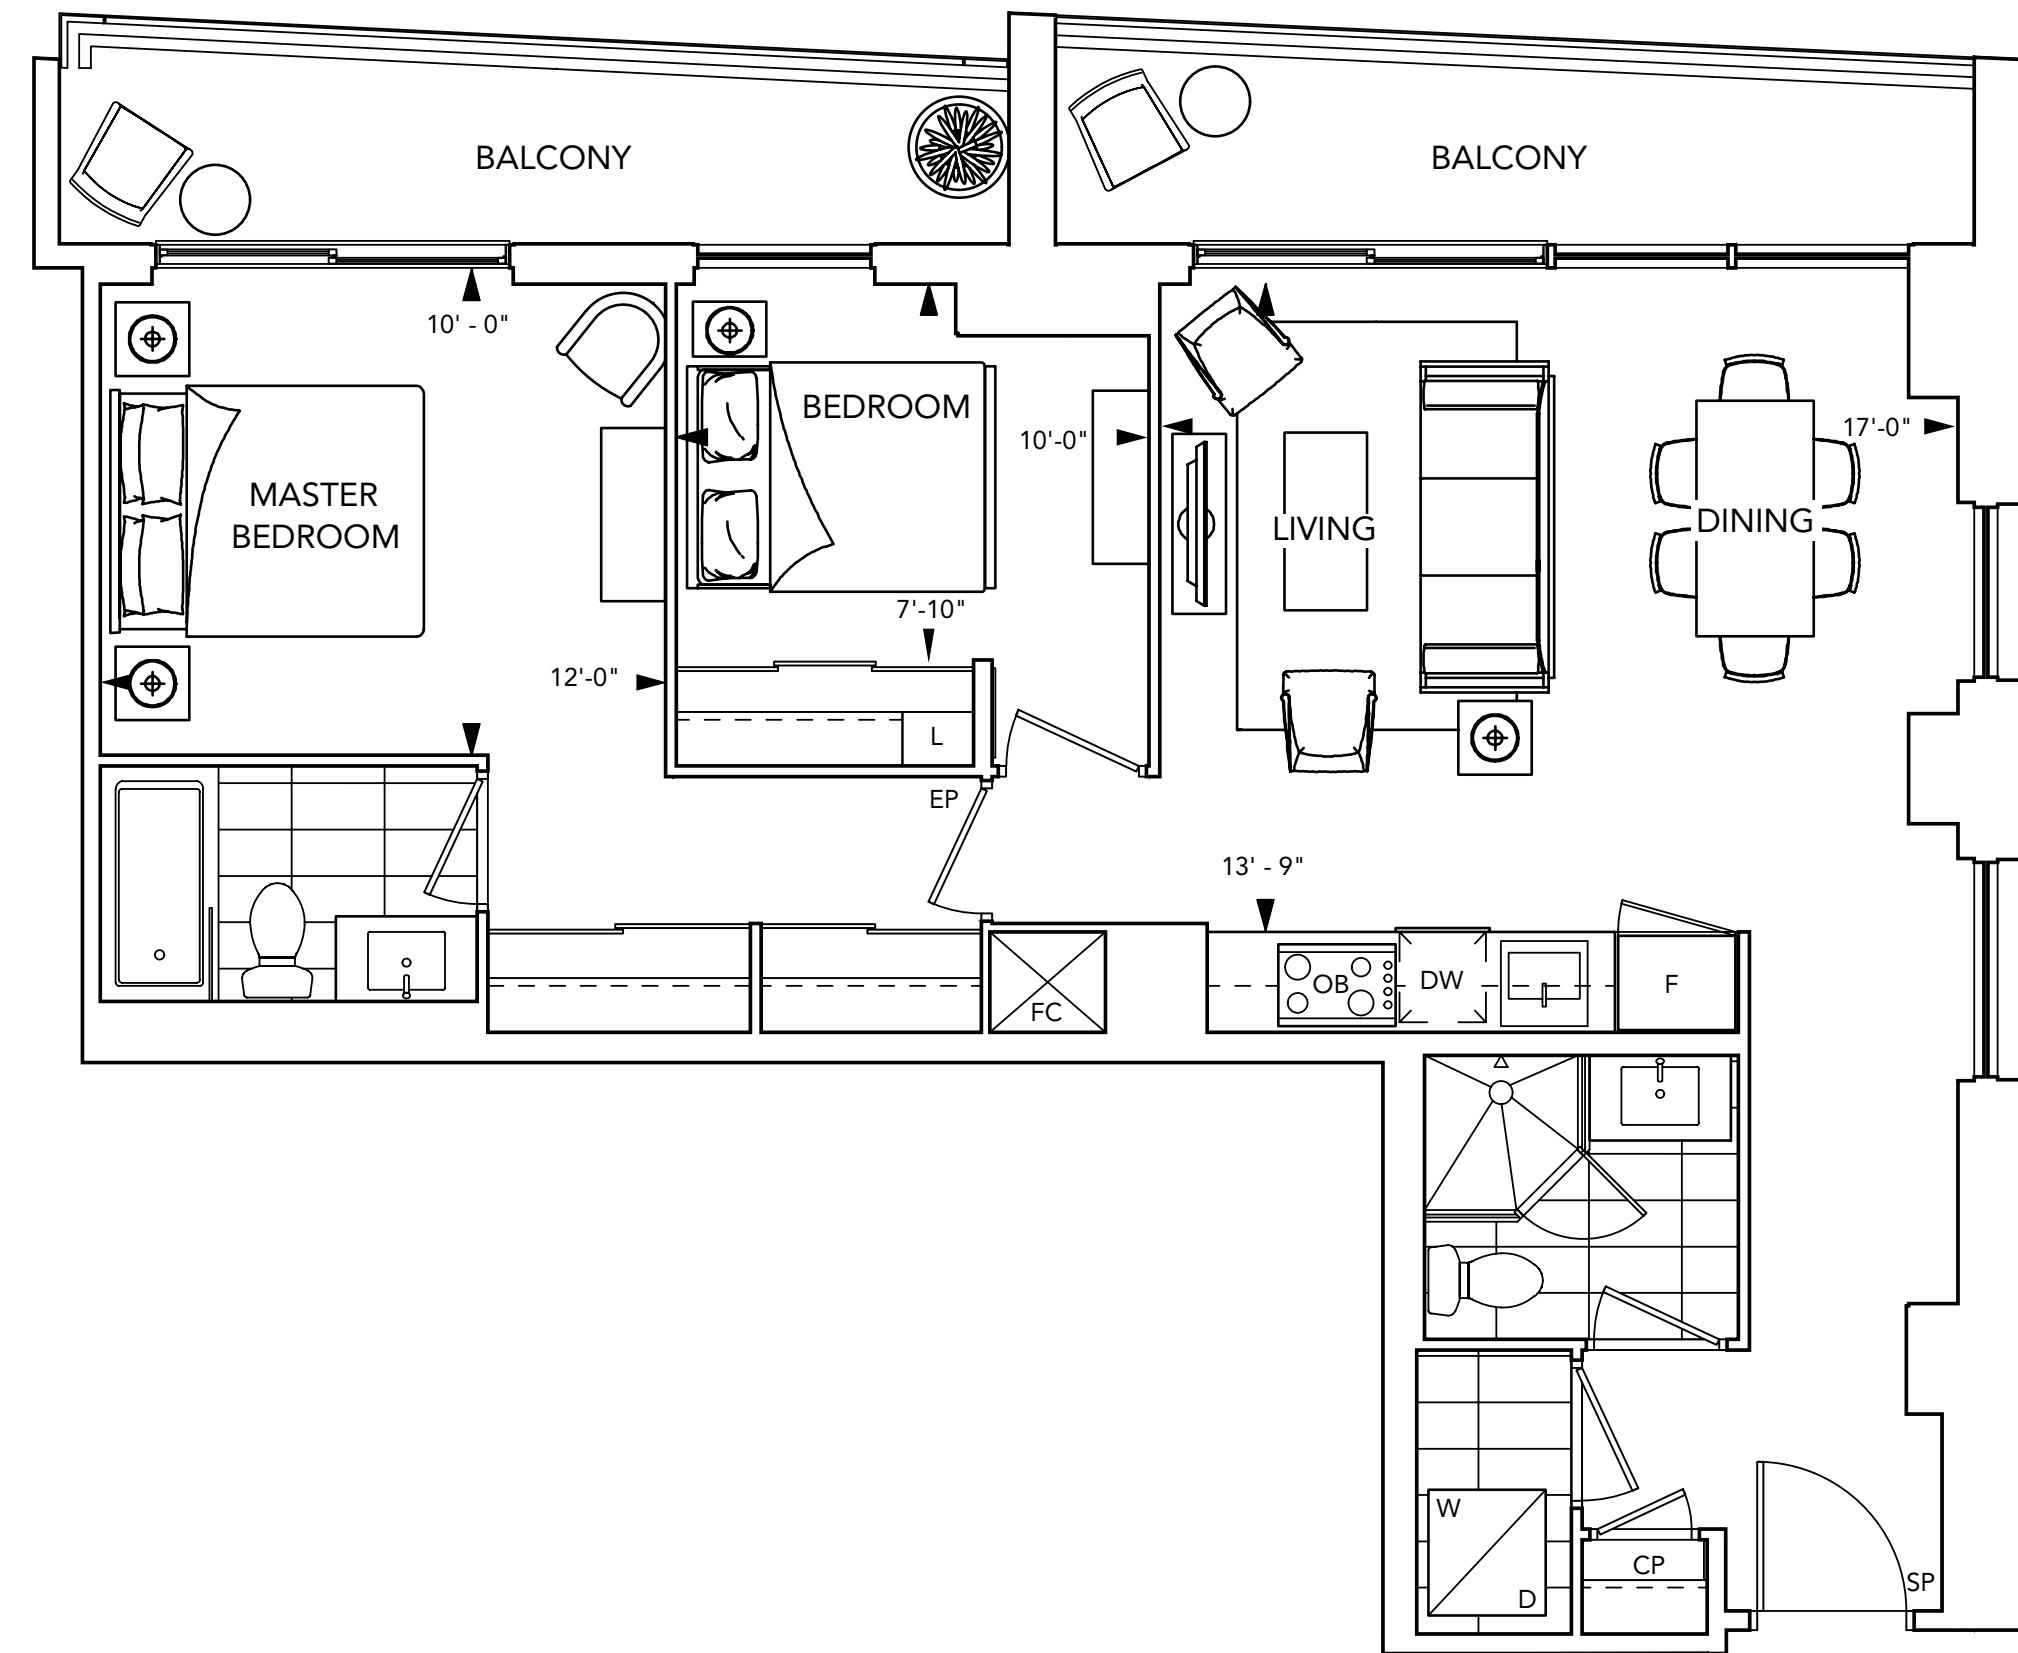

SUITE 1A

1 BEDROOM

Floors 3-8

SUITE 1C+D/1C+DR

1 BEDROOM + DEN

SUITE 1D+D

1 BEDROOM + DEN

CITY VIEW

SUITE 2A

2 BEDROOM

Floors 3-6

CITY VIEW

SUITE 2B

2 BEDROOM

Floors 3-9

CITY VIEW

SUITE 2C

2 BEDROOM

Floors 3-8

CITY VIEW

SUITE 2D

2 BEDROOM

Floors 3-10

CITY VIEW

SUITE 2E

2 BEDROOM

Floors 3-PH

CITY VIEW

SUITE 2L+D

2 BEDROOM + DEN

Floors 3-6

SUITE FEATURES & FINISHES