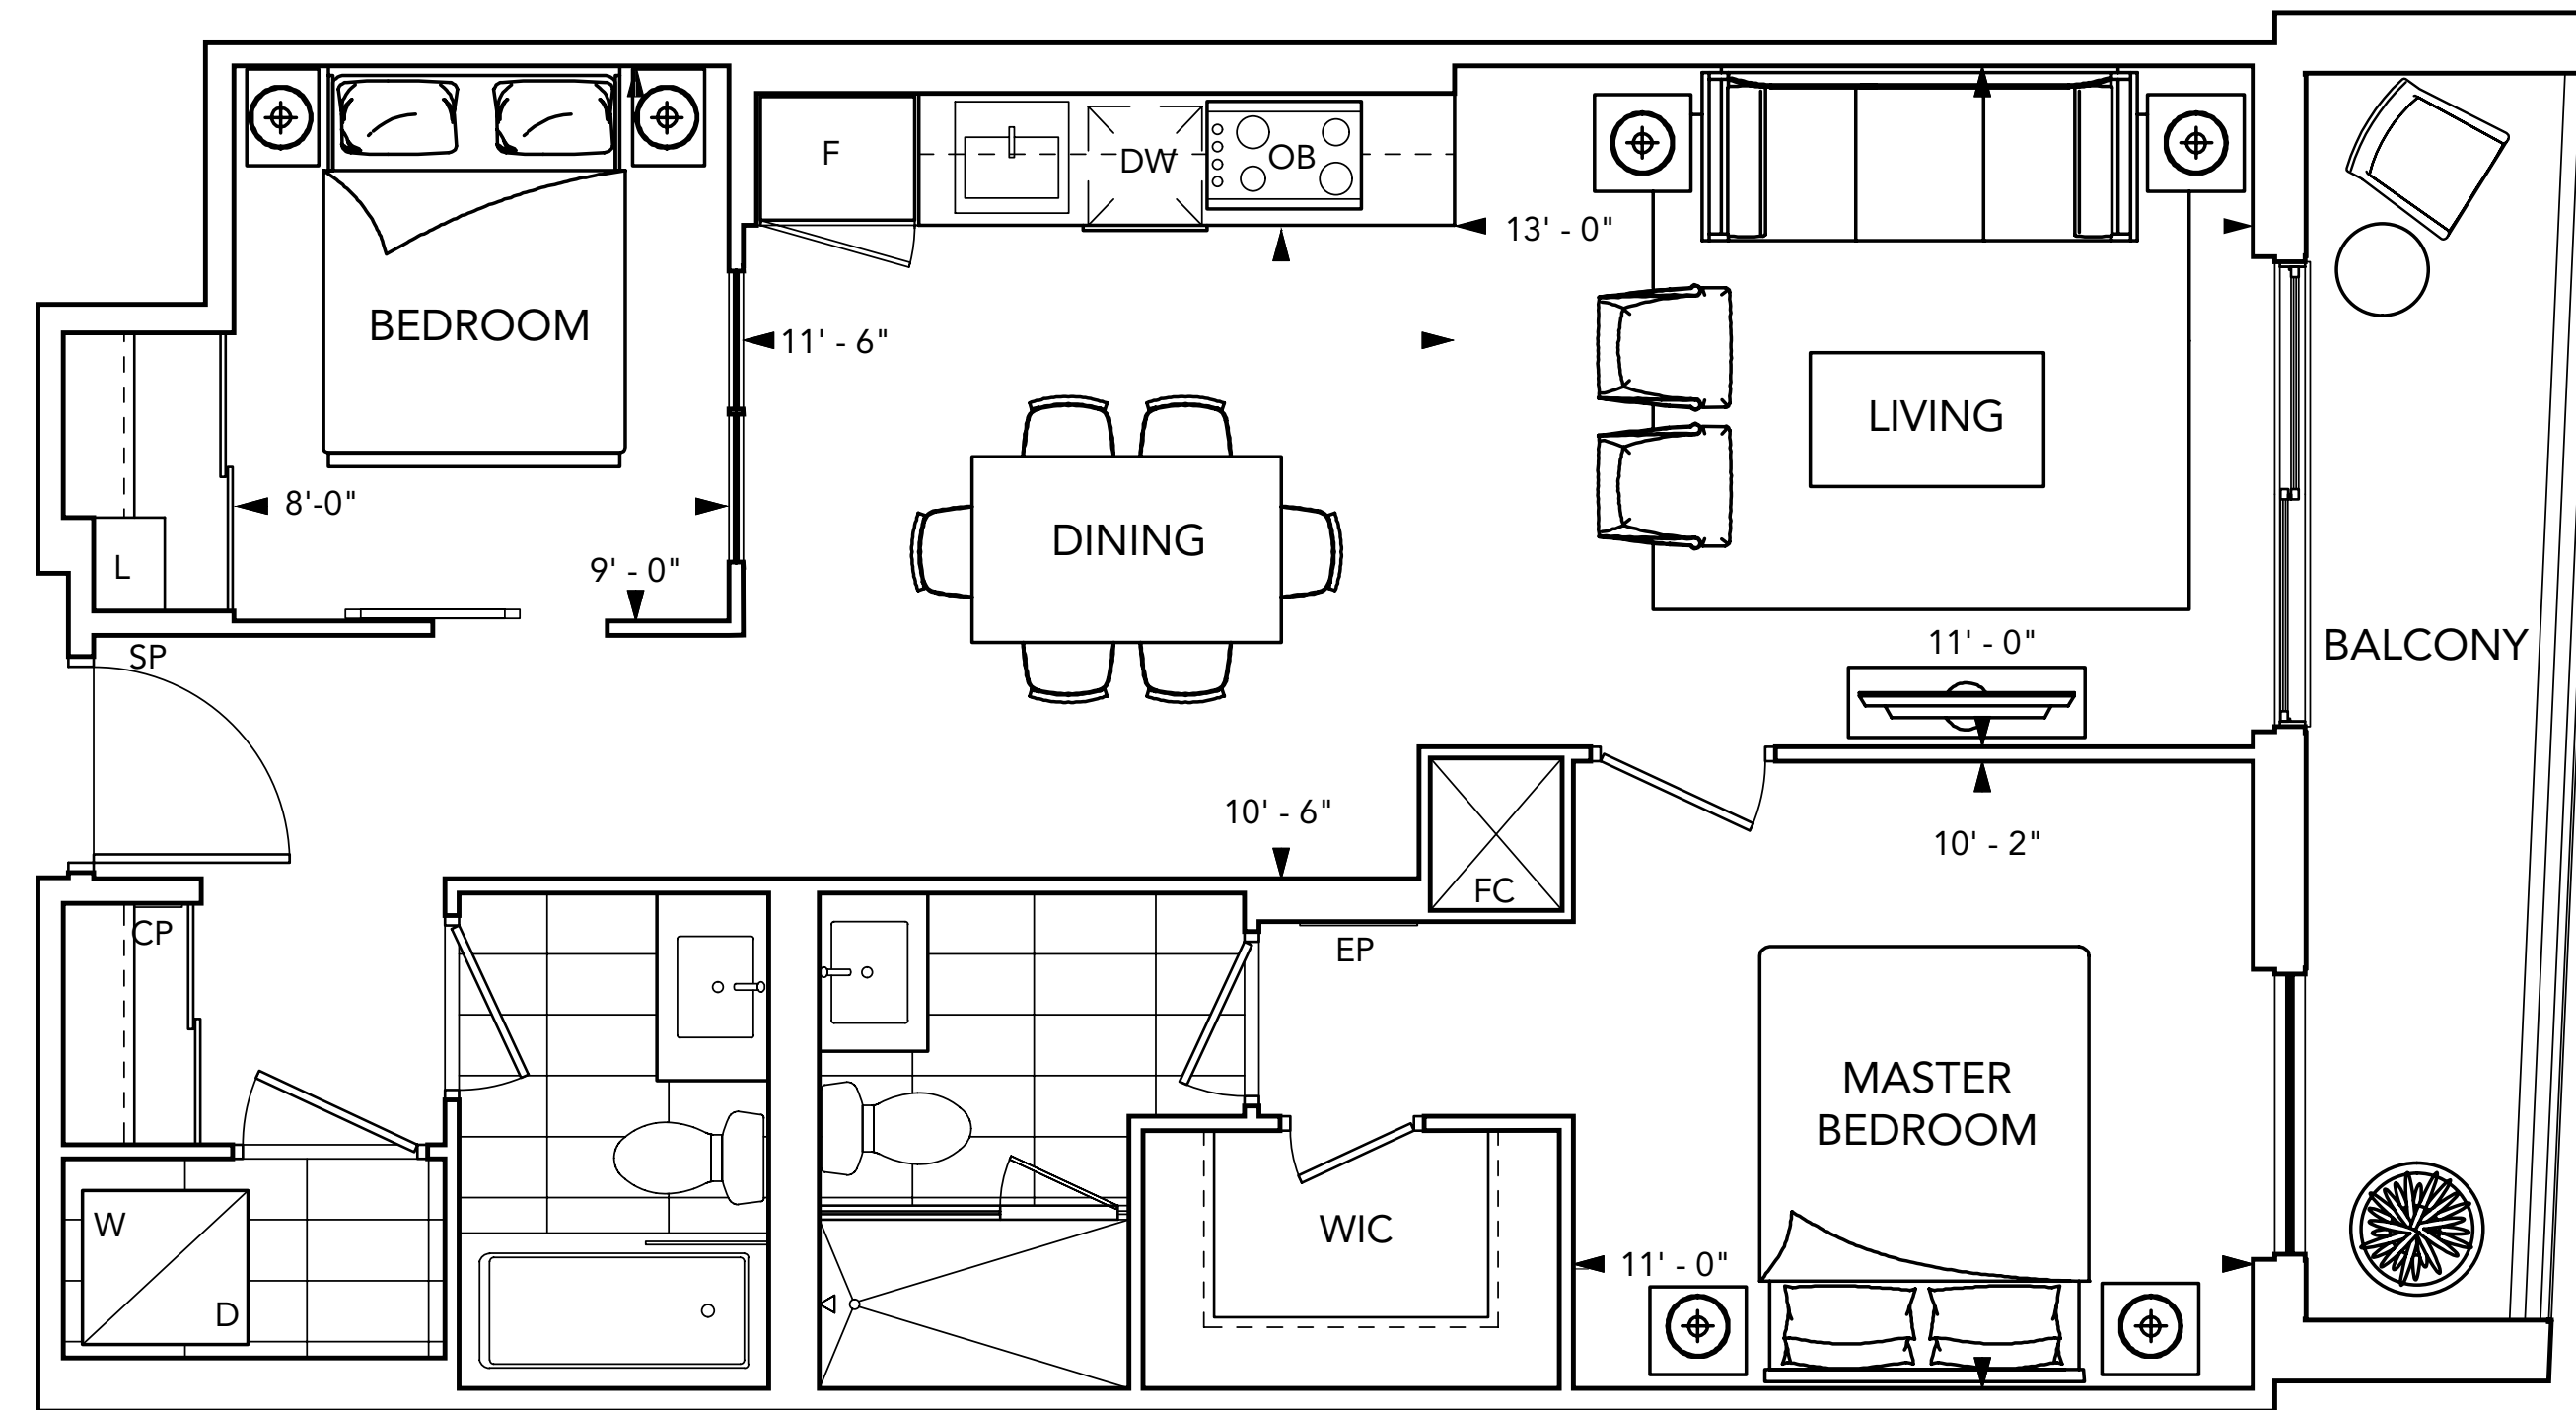

SUITE 1A

1 BEDROOM

Floors 3-8

SUITE 1C+D/1C+DR

1 BEDROOM + DEN

SUITE 1D+D

1 BEDROOM + DEN

CITY VIEW

SUITE 2A

2 BEDROOM

Floors 3-6

CITY VIEW

SUITE 2B

2 BEDROOM

Floors 3-9

CITY VIEW

SUITE 2C

2 BEDROOM

Floors 3-8

CITY VIEW

SUITE 2D

2 BEDROOM

Floors 3-10

CITY VIEW

GENERAL

- Smooth ceilings painted white in all areas of suite.

FLOOR COVERINGS

- Plank laminate floating floor with acoustic underlay in all rooms excluding bathrooms and laundry.
- Designer selected premium porcelain floor tiles in bathrooms and laundry.