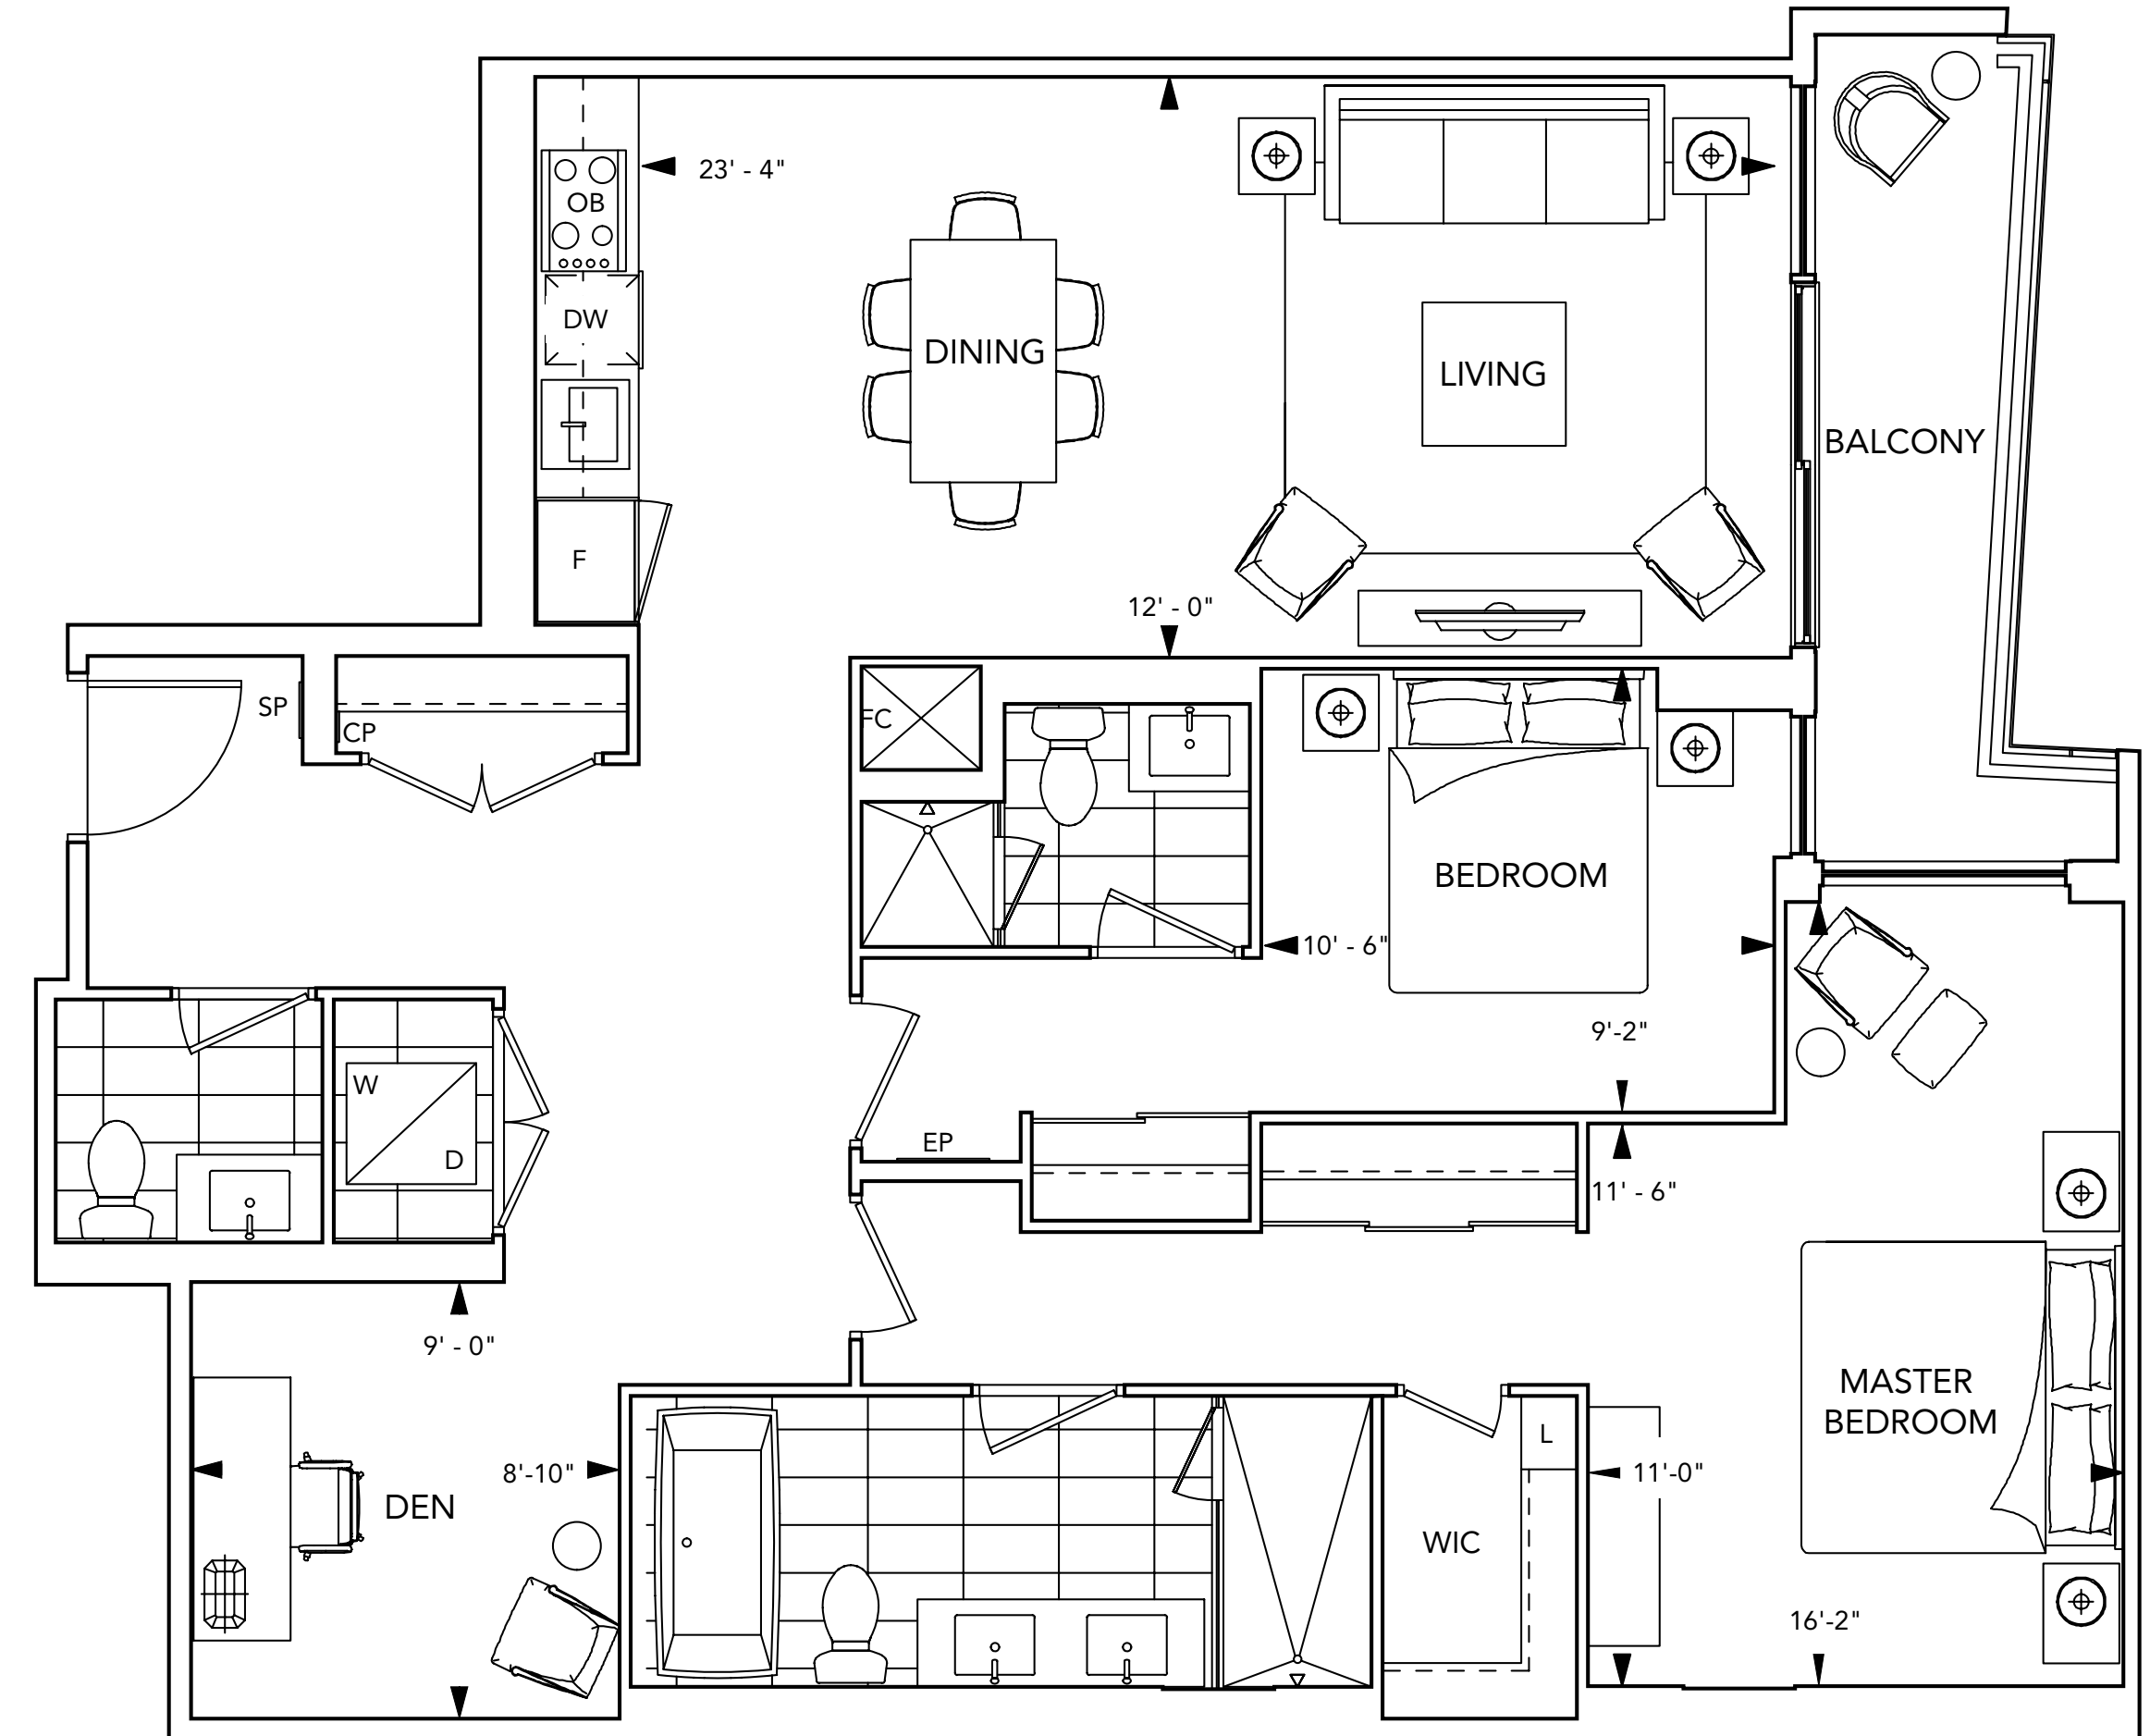

SUITE 1A

1 BEDROOM

Floors 3-8

SUITE 1C+D/1C+DR

1 BEDROOM + DEN

SUITE 1D+D

1 BEDROOM + DEN

CITY VIEW

SUITE 2C

2 BEDROOM

Floors 3-8

CITY VIEW

SUITE 2D

2 BEDROOM

Floors 3-10

CITY VIEW

SUITE 2E

2 BEDROOM

Floors 3-PH

CITY VIEW

SUITE 2L+D

2 BEDROOM + DEN

Floors 3-6

SUITE FEATURES & FINISHES

GENERAL

- Smooth ceilings painted white in all areas of suite.

FLOOR COVERINGS

- Plank laminate floating floor with acoustic underlay in all rooms excluding bathrooms and laundry.
- Designer selected premium porcelain floor tiles in bathrooms and laundry.