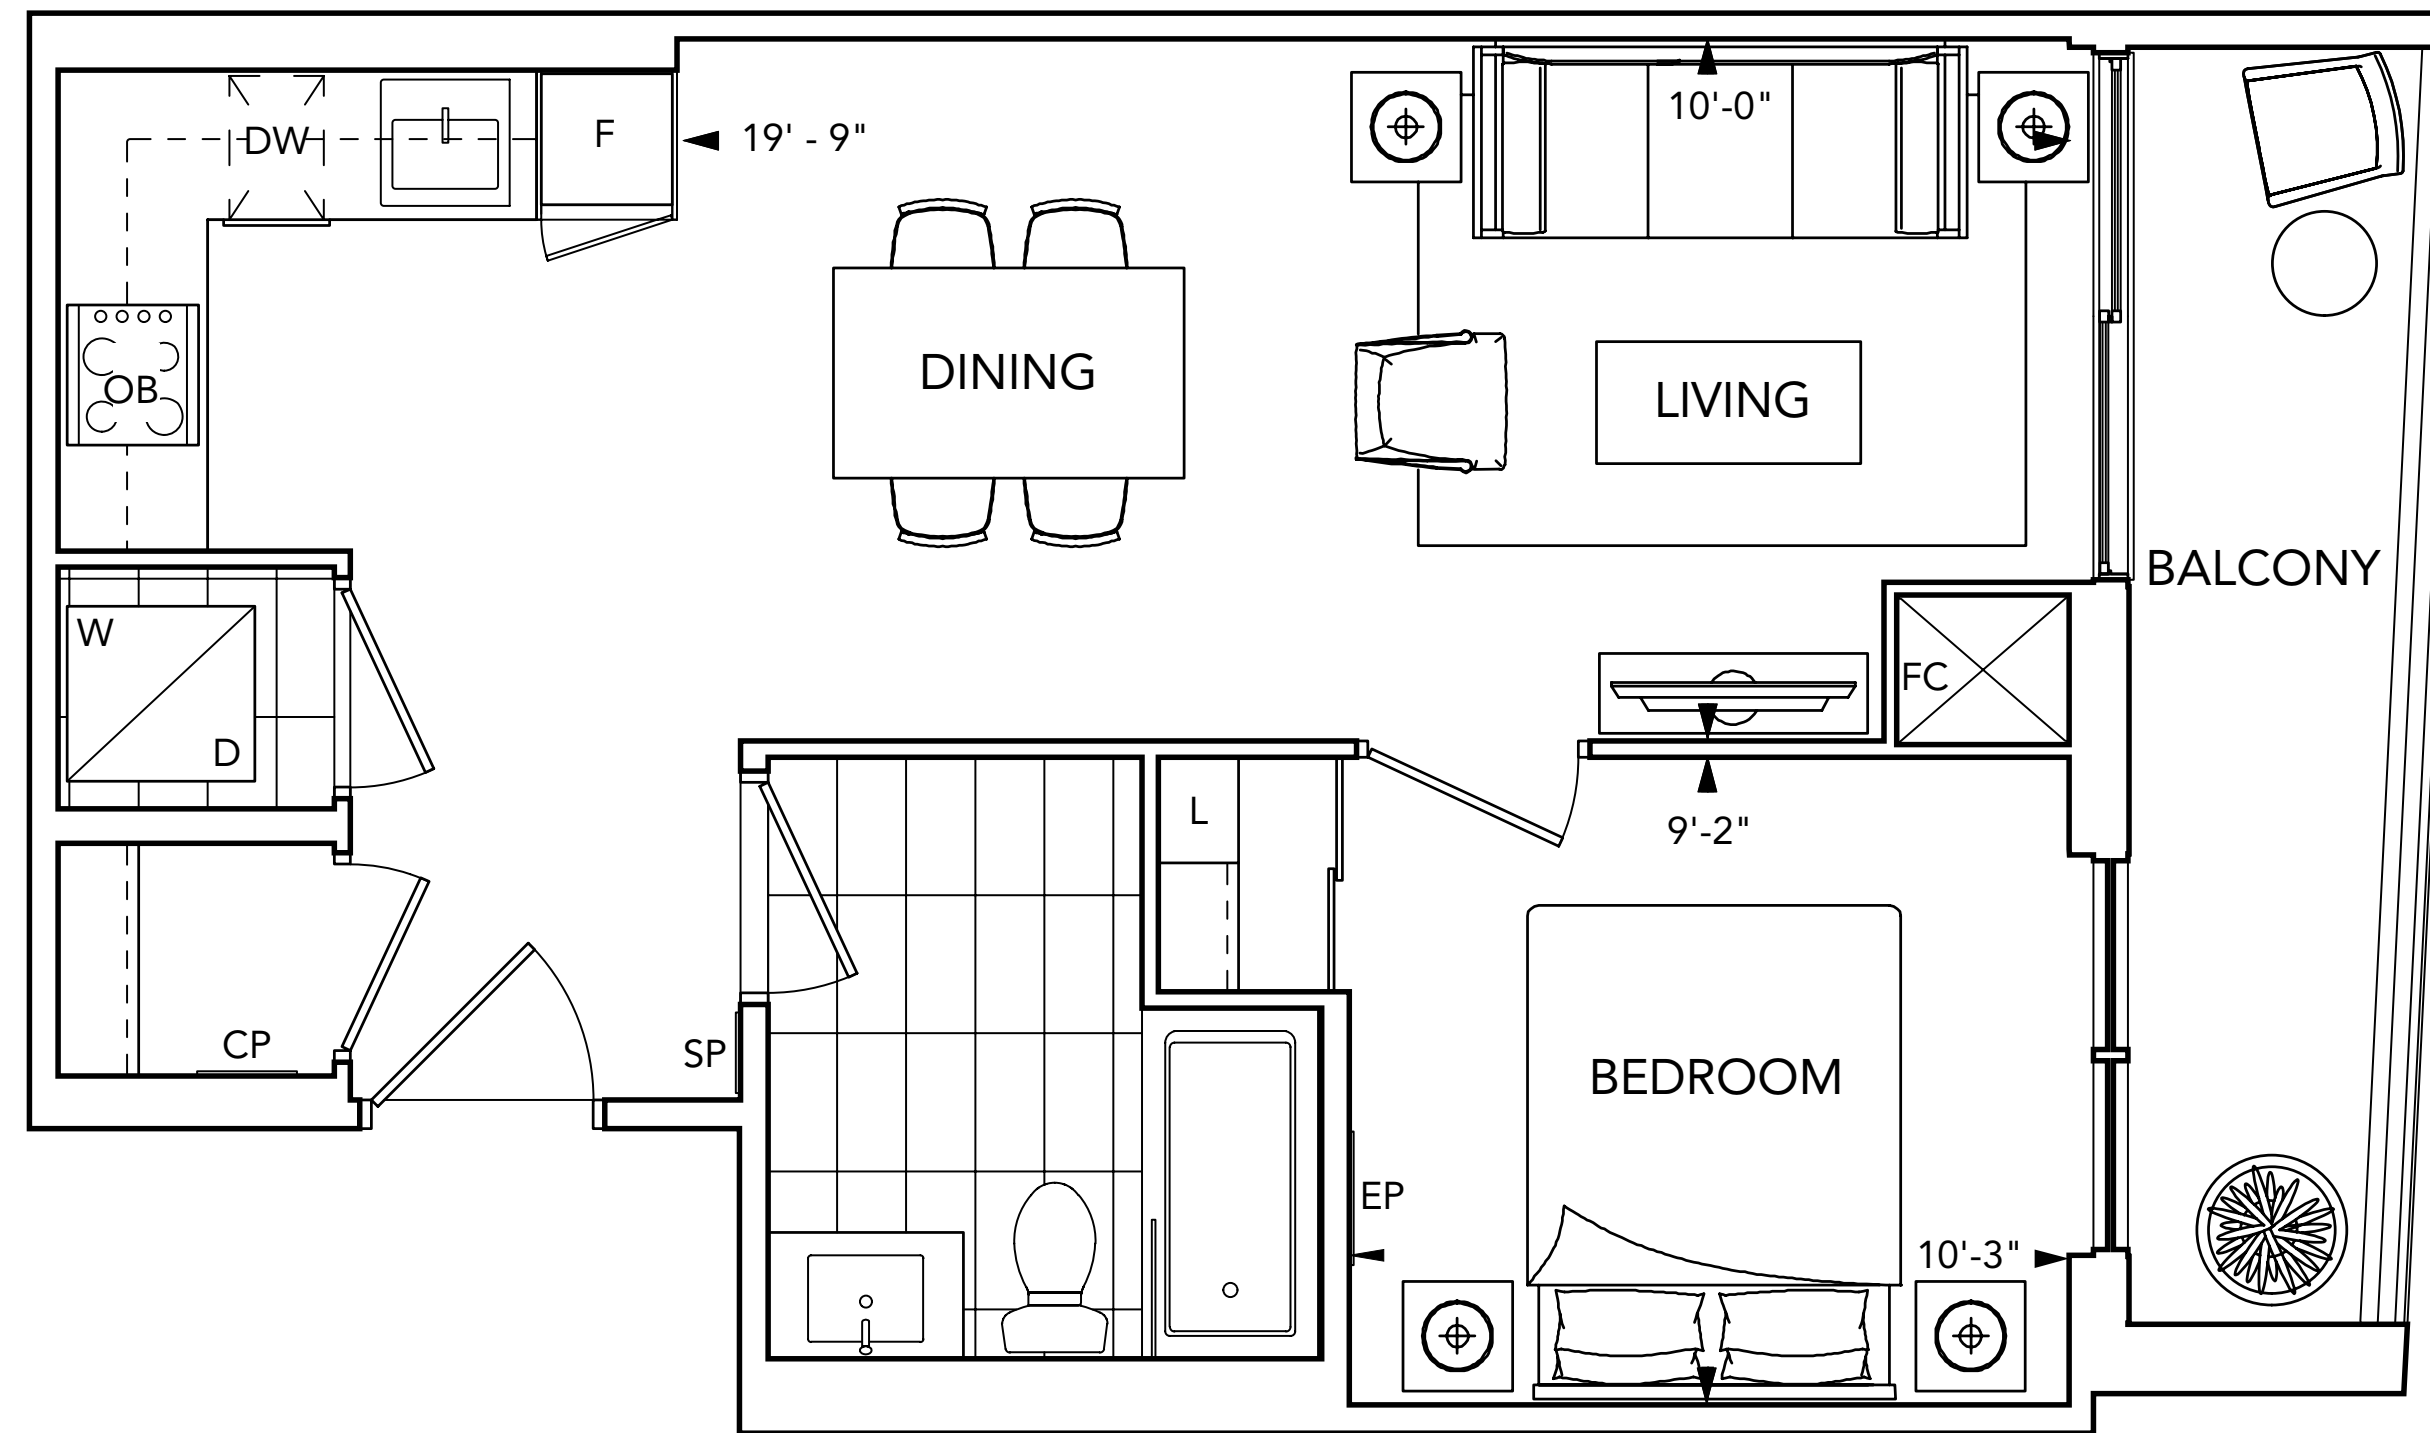

SUITE 1A

1 BEDROOM

Floors 3-8

SUITE 1C+D/1C+DR

1 BEDROOM + DEN

SUITE 1D+D

1 BEDROOM + DEN

CITY VIEW

SUITE 2A

2 BEDROOM

Floors 3-6

CITY VIEW

SUITE 2B

2 BEDROOM

Floors 3-9

CITY VIEW

SUITE 2C

2 BEDROOM

Floors 3-8

CITY VIEW

SUITE 2D

2 BEDROOM

Floors 3-10

CITY VIEW

GENERAL

- Smooth ceilings painted white in all areas of suite.

FLOOR COVERINGS

- Plank laminate floating floor with acoustic underlay in all rooms excluding bathrooms and laundry.
- Designer selected premium porcelain floor tiles in bathrooms and laundry.