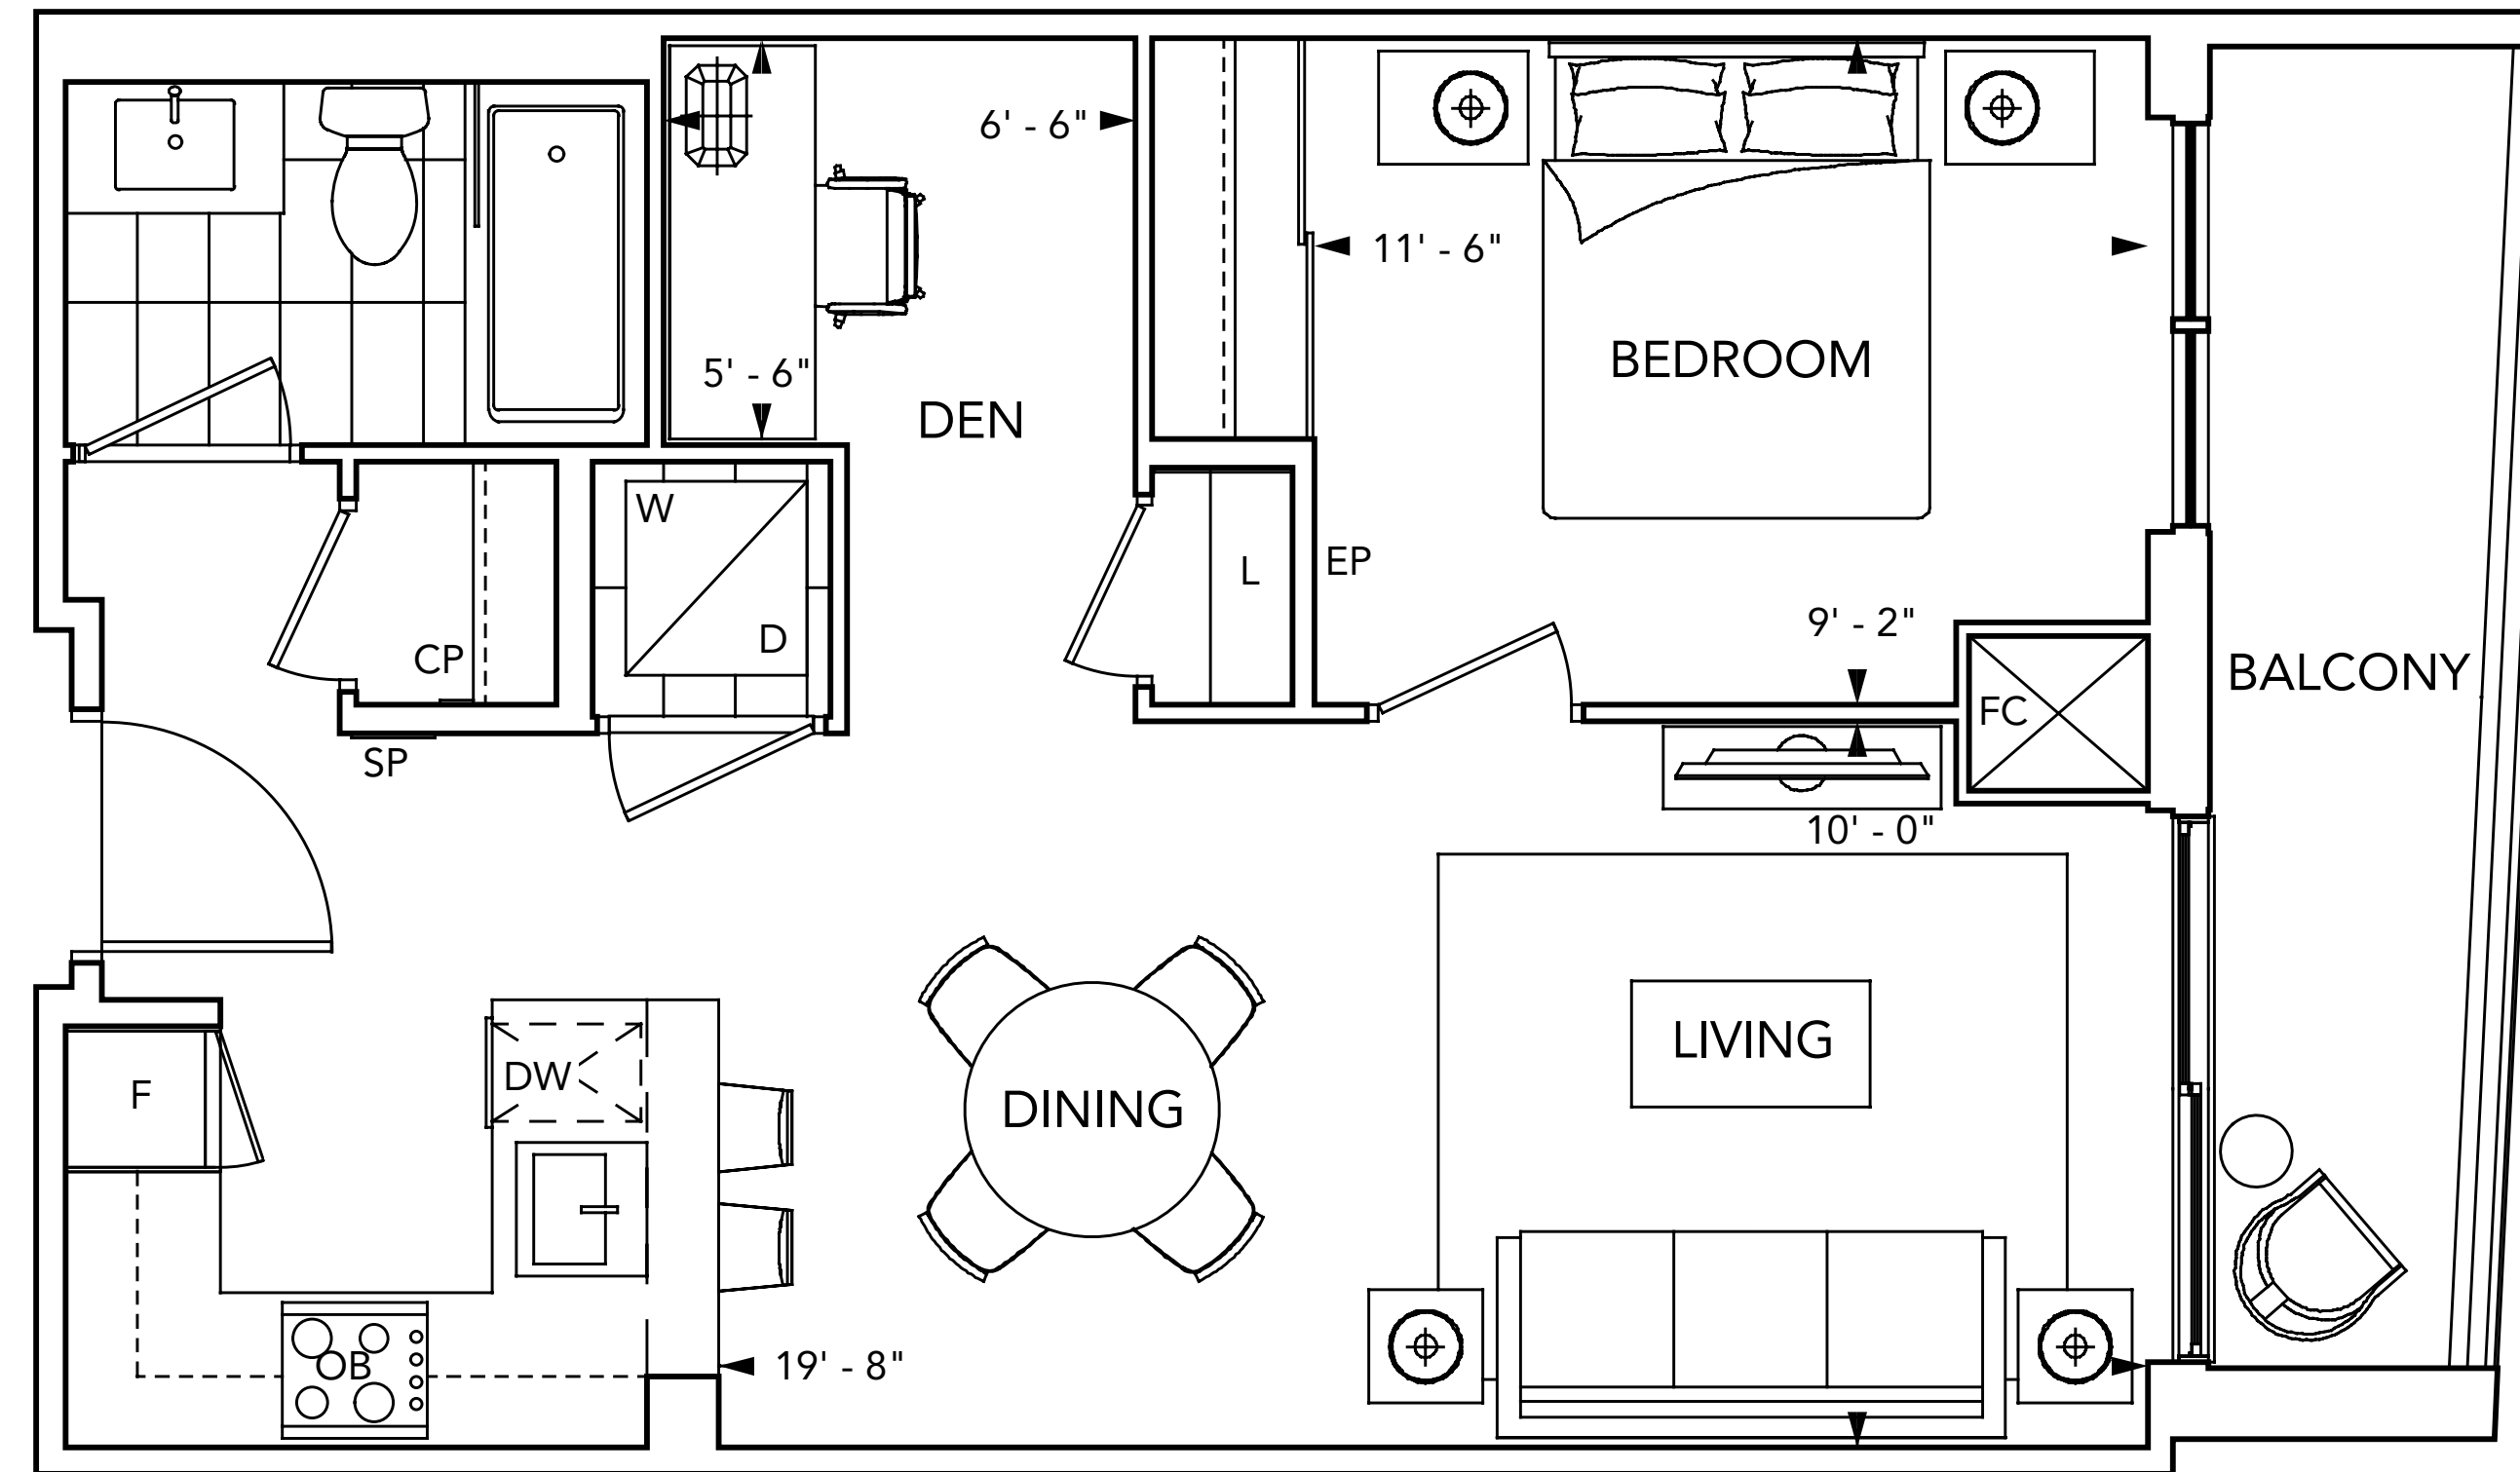

SUITE 1A

1 BEDROOM

Floors 3-8

SUITE 1C+D/1C+DR

1 BEDROOM + DEN

SUITE 1D+D

1 BEDROOM + DEN

CITY VIEW

SUITE 2A

2 BEDROOM

Floors 3-6

CITY VIEW

SUITE 2B

2 BEDROOM

Floors 3-9

CITY VIEW

SUITE 2C

2 BEDROOM

Floors 3-8

CITY VIEW

SUITE 2D

2 BEDROOM

Floors 3-10

CITY VIEW

GENERAL

- Smooth ceilings painted white in all areas of suite.

FLOOR COVERINGS

- Plank laminate floating floor with acoustic underlay in all rooms excluding bathrooms and laundry.
- Designer selected premium porcelain floor tiles in bathrooms and laundry.